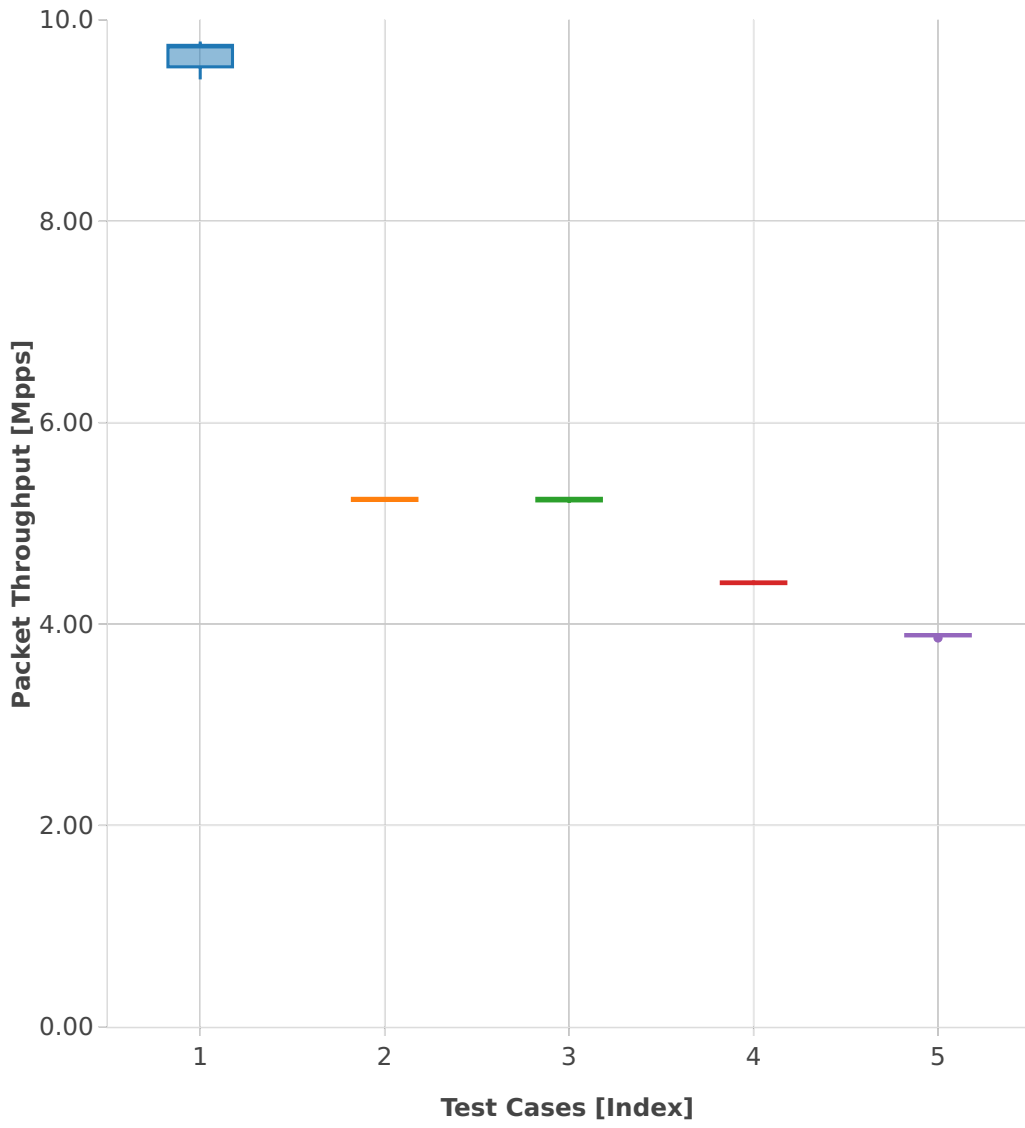

# Throughput: memif-3n-hsw-x710-64b-1t1c-base\_and\_scale-pdr

- 1. (09 runs) eth-l2xcbase-eth-1memif-1dcr
- 2. (10 runs) eth-l2xcbase-eth-2memif-1dcr
- 3. (08 runs) eth-l2xcbase-eth-2memif-1lxc
- 4. (10 runs) eth-l2bdbasemaclrn-eth-2memif-1lxc
- 5. (10 runs) dot1q-l2bdbasemaclrn-eth-2memif-1dcr