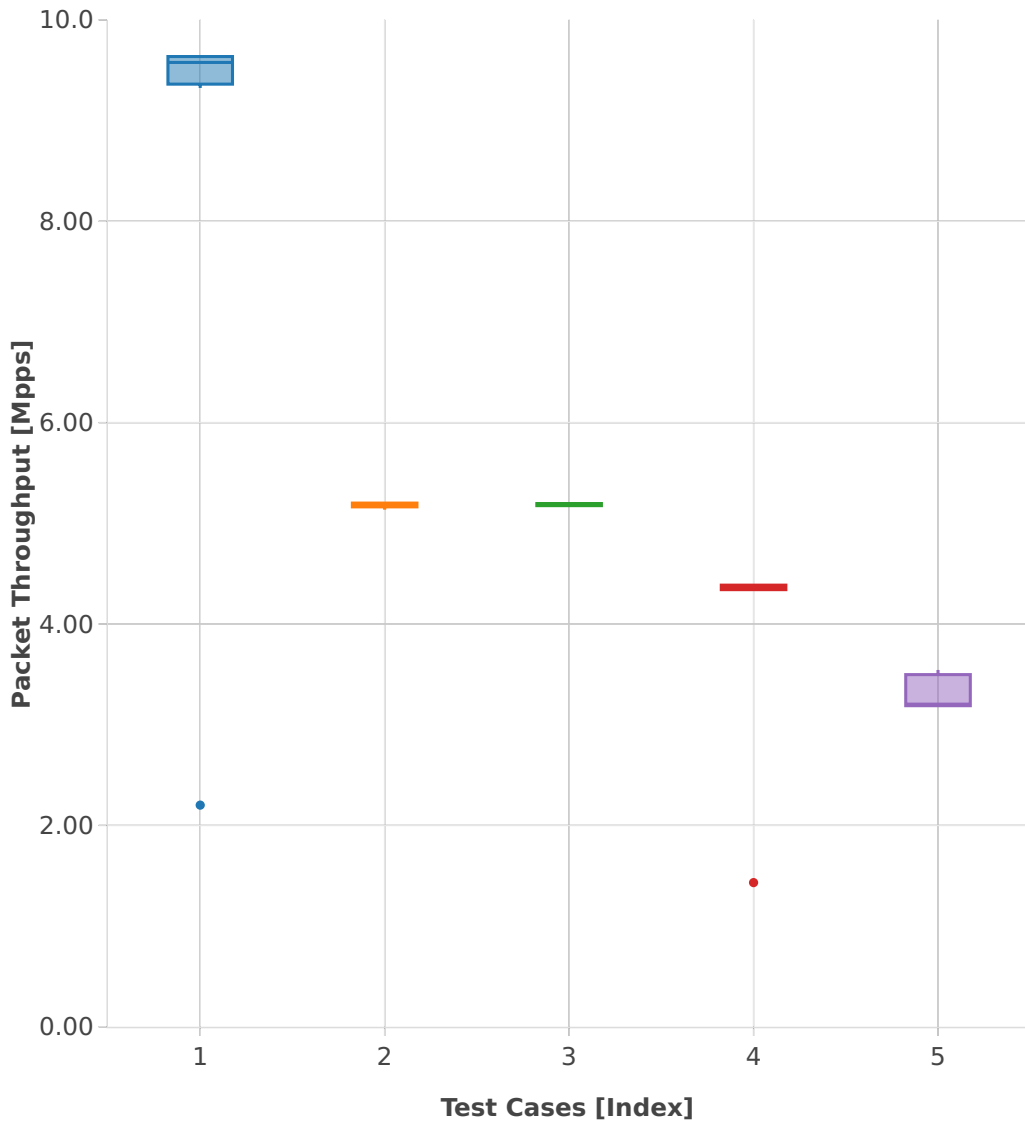

# Throughput: memif-3n-hsw-x710-64b-1t1c-base\_and\_scale-ndr

- 1. (09 runs) eth-l2xcbase-eth-1memif-1dcr
- 2. (10 runs) eth-l2xcbase-eth-2memif-1dcr
- 3. (08 runs) eth-l2xcbase-eth-2memif-1lxc
- 4. (10 runs) eth-l2bdbasemaclrn-eth-2memif-1lxc
- 5. (10 runs) dot1q-l2bdbasemaclrn-eth-2memif-1dcr