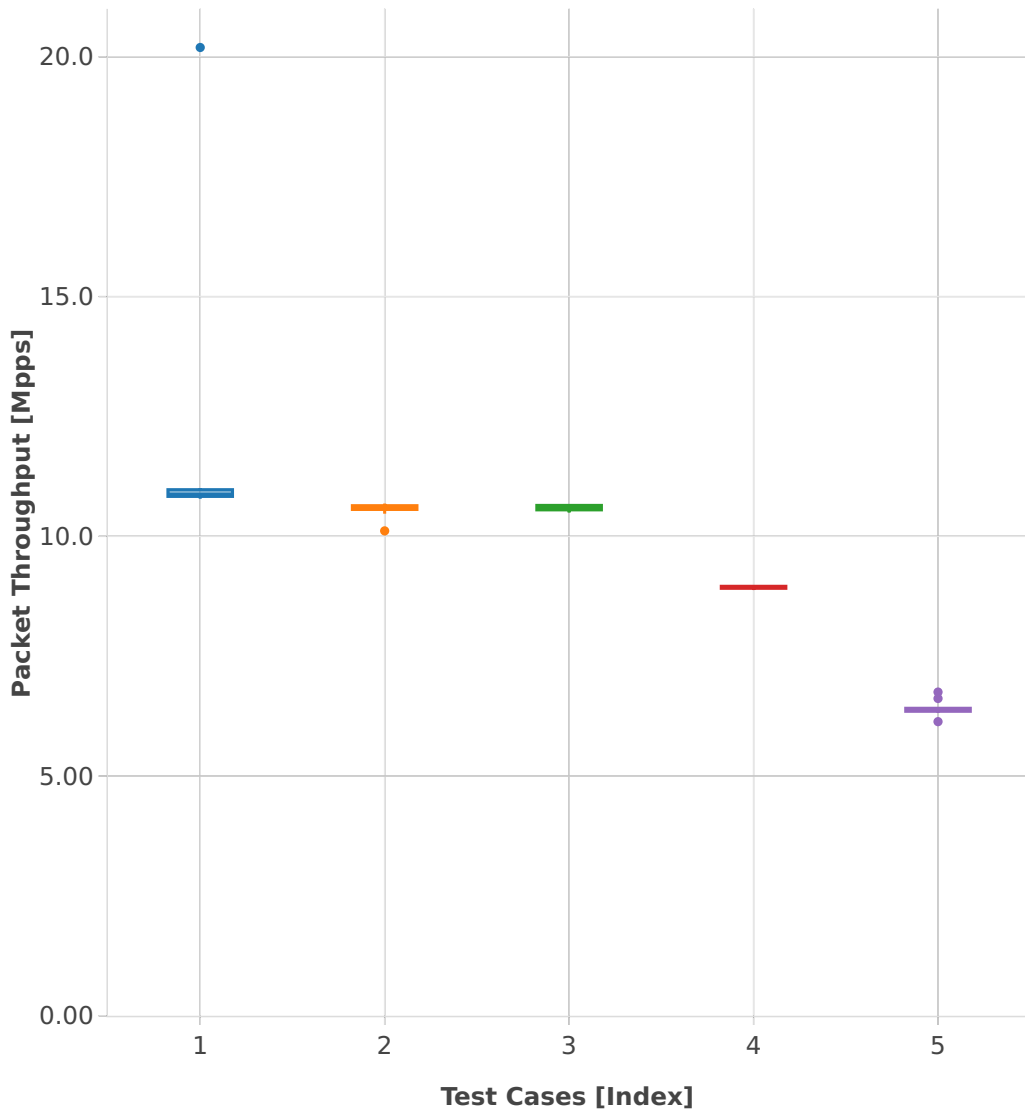

Throughput: memif-3n-hsw-x520-64b-2t2c-base_and_scale-ndr

- 1. (09 runs) eth-l2xcbase-eth-1memif-1dcr
- 2. (10 runs) eth-l2xcbase-eth-2memif-1dcr
- 3. (05 runs) eth-l2xcbase-eth-2memif-1lxc
- 4. (06 runs) eth-l2bdbasemaclrn-eth-2memif-1lxc
- 5. (10 runs) dot1q-l2bdbasemaclrn-eth-2memif-1dcr