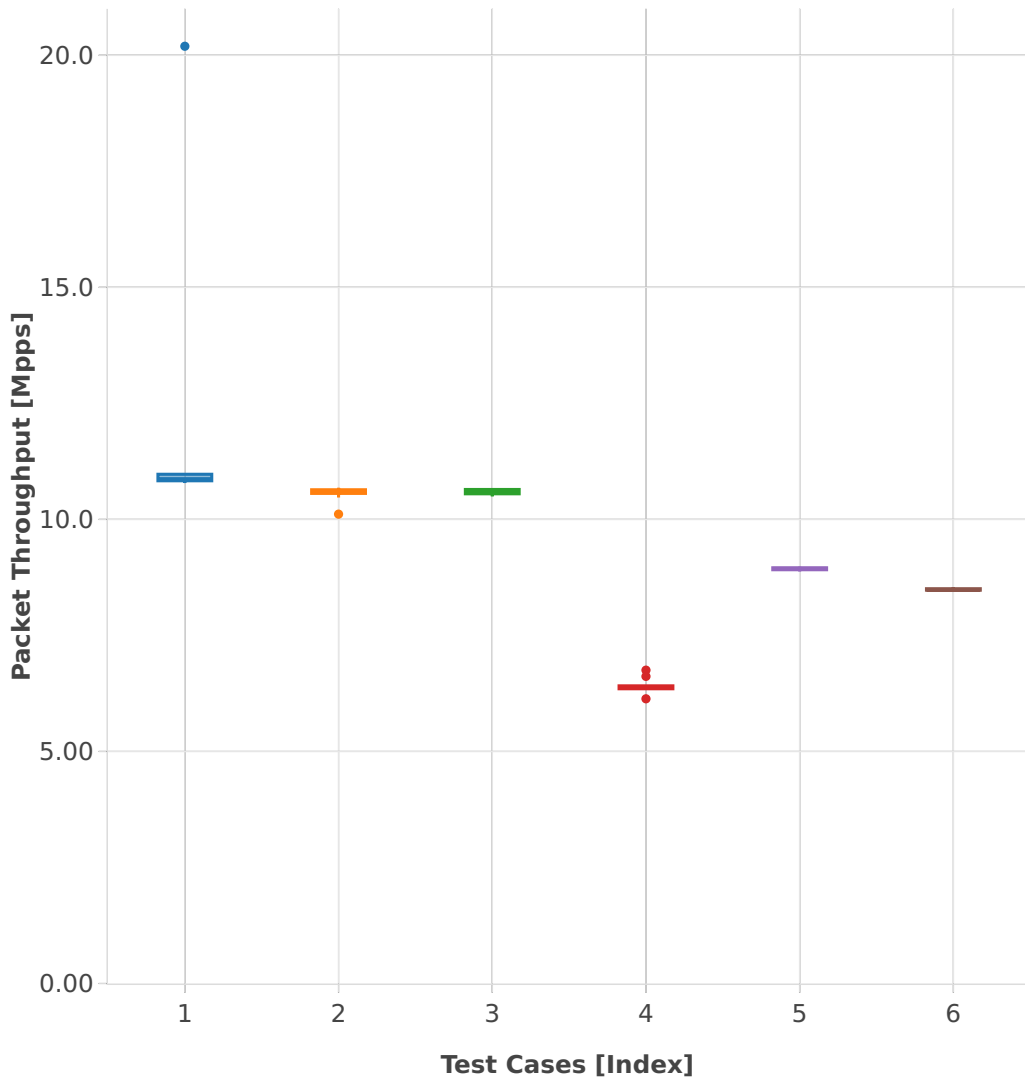

Throughput: memif-3n-hsw-x520-64b-2t2c-base_and_features-ndr

- 1. (09 runs) eth-l2xcbase-eth-1memif-1dcr
- 2. (10 runs) eth-l2xcbase-eth-2memif-1dcr
- 3. (05 runs) eth-l2xcbase-eth-2memif-1lxc
- 4. (10 runs) dot1q-l2bdbasemaclrn-eth-2memif-1dcr
- 5. (06 runs) eth-l2bdbasemaclrn-eth-2memif-1lxc
- 6. (09 runs) ethip4-ip4base-eth-2memif-1dcr