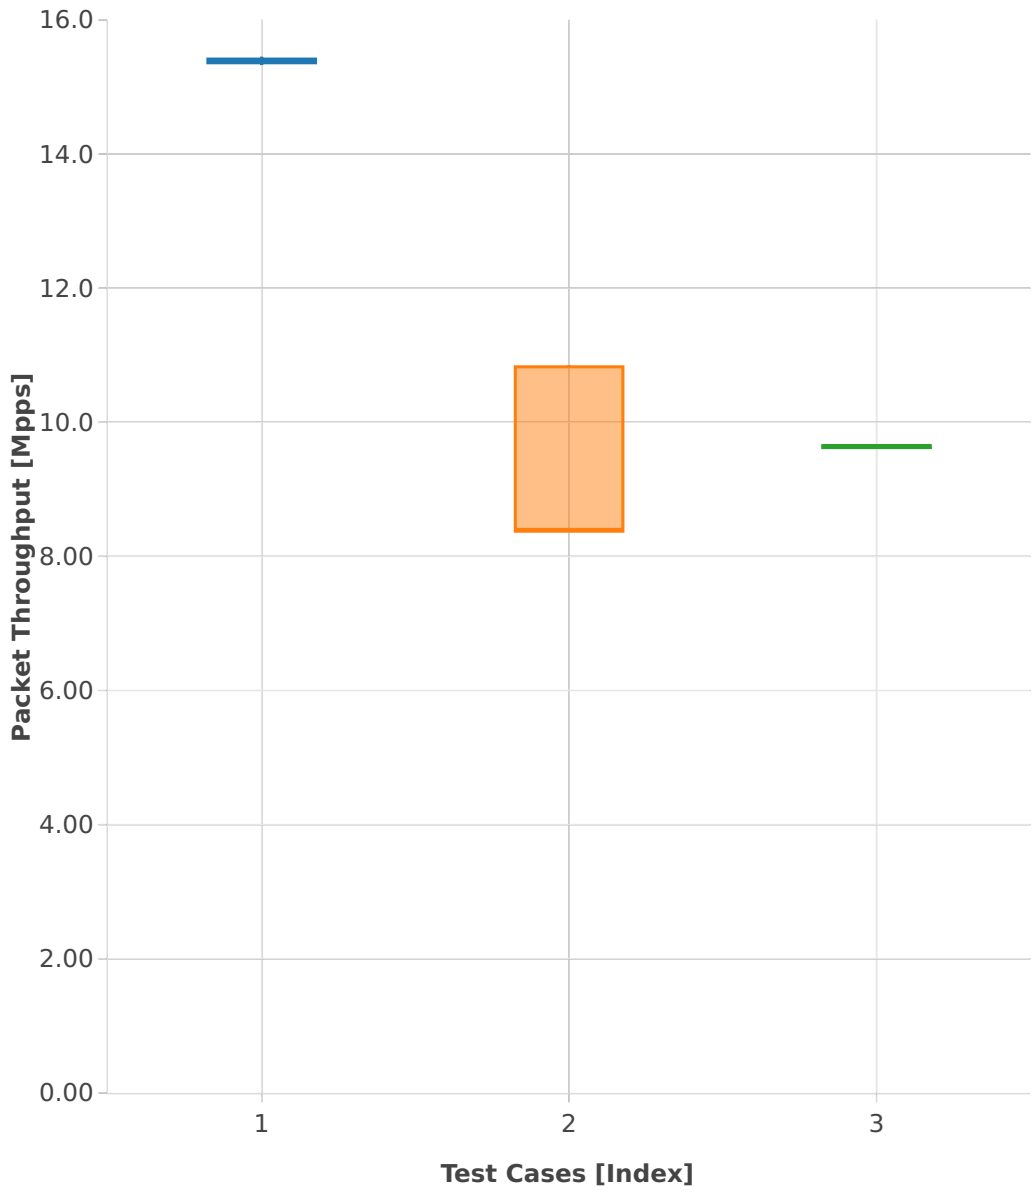

Throughput: memif-2n-skx-xxv710-64b-4t2c-base_and_scale-ndr

- 1. (10 runs) eth-l2xcbase-eth-2memif-1dcr
- 2. (10 runs) eth-l2bdbasemaclrn-eth-2memif-1dcr
- 3. (10 runs) dot1q-l2bdbasemaclrn-eth-2memif-1dcr