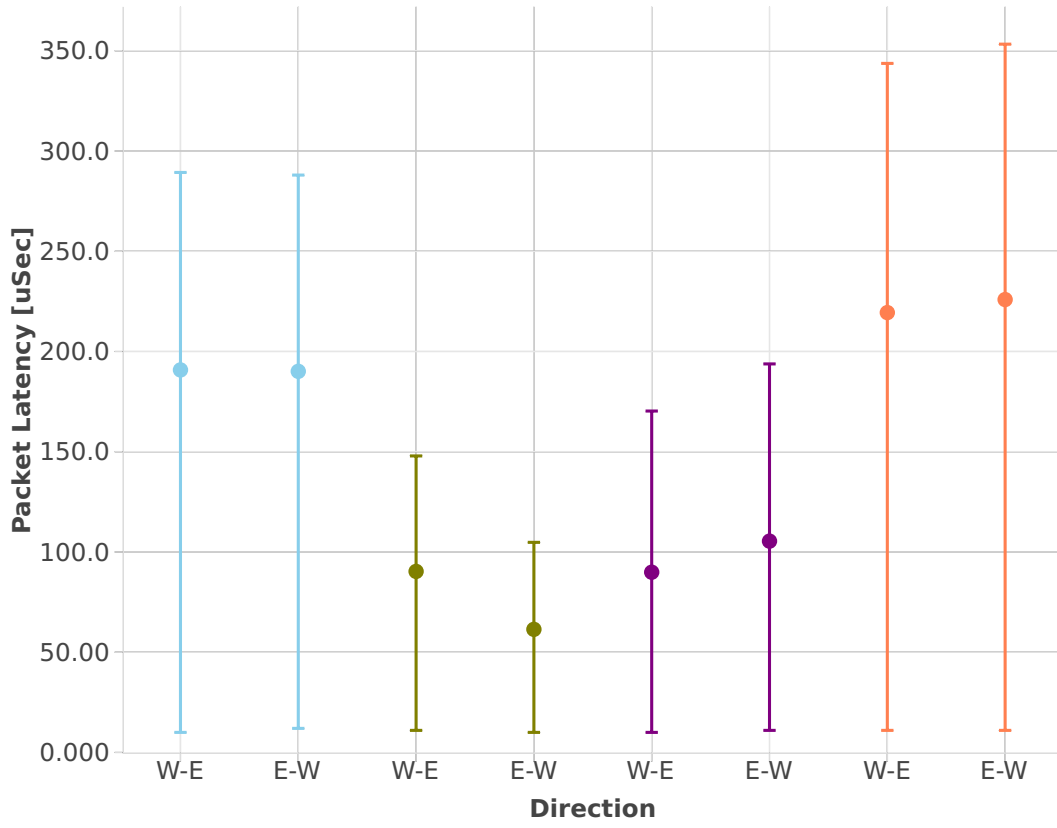

Latency: memif-2n-skx-xxv710-64b-4t2c-base_and_features-ndr

- eth-l2xcbase-eth-2memif-1dcr
- eth-l2bdbasemaclrn-eth-2memif-1dcr
- dot1q-l2bdbasemaclrn-eth-2memif-1dcr
- ethip4-ip4base-eth-2memif-1dcr