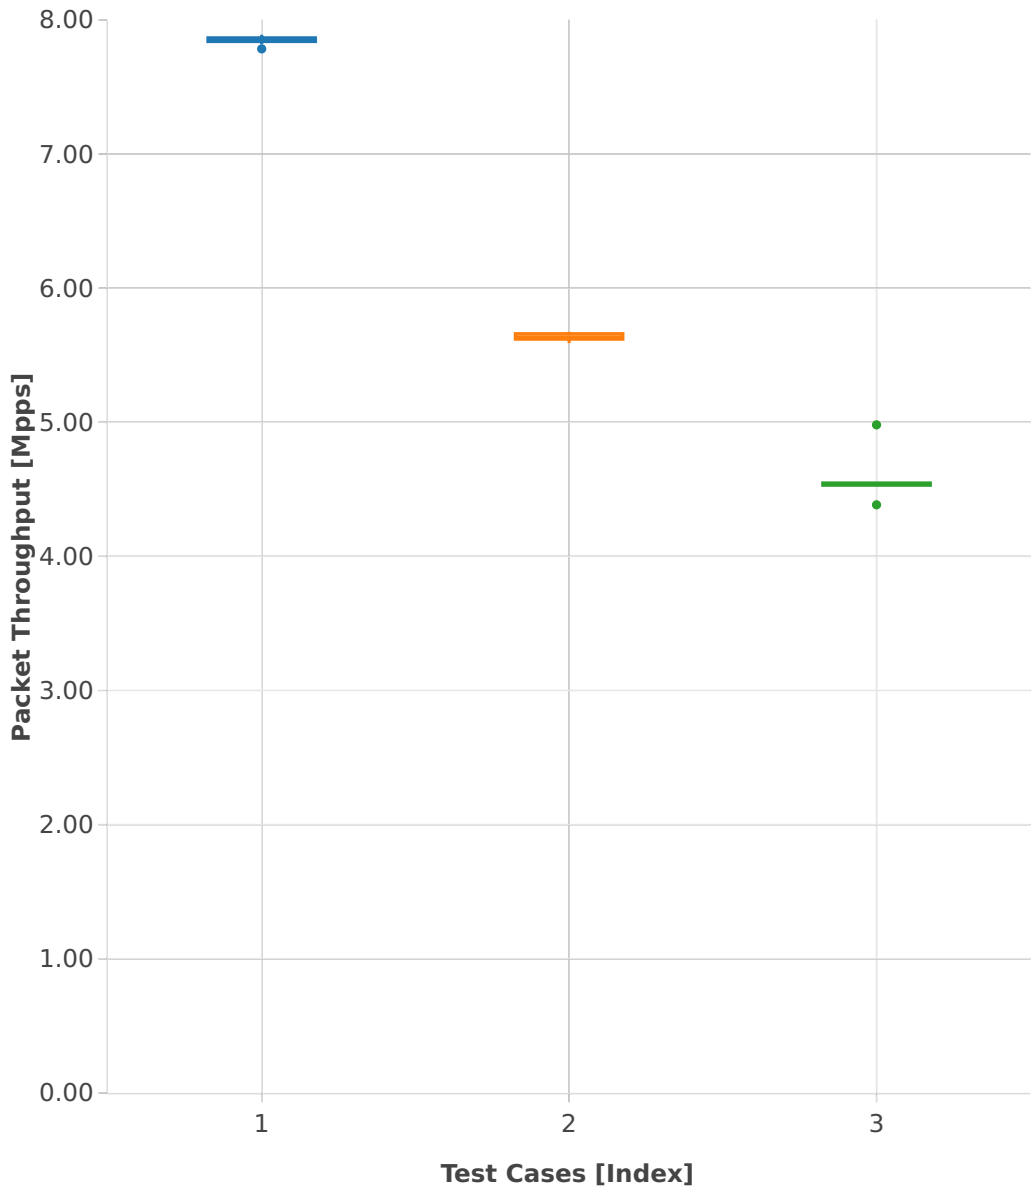

# Throughput: memif-2n-skx-xxv710-64b-2t1c-base\_and\_scale-ndr

- 1. (10 runs) eth-l2xcbase-eth-2memif-1dcr
- 2. (10 runs) eth-l2bdbasemaclrn-eth-2memif-1dcr
- 3. (10 runs) dot1q-l2bdbasemaclrn-eth-2memif-1dcr