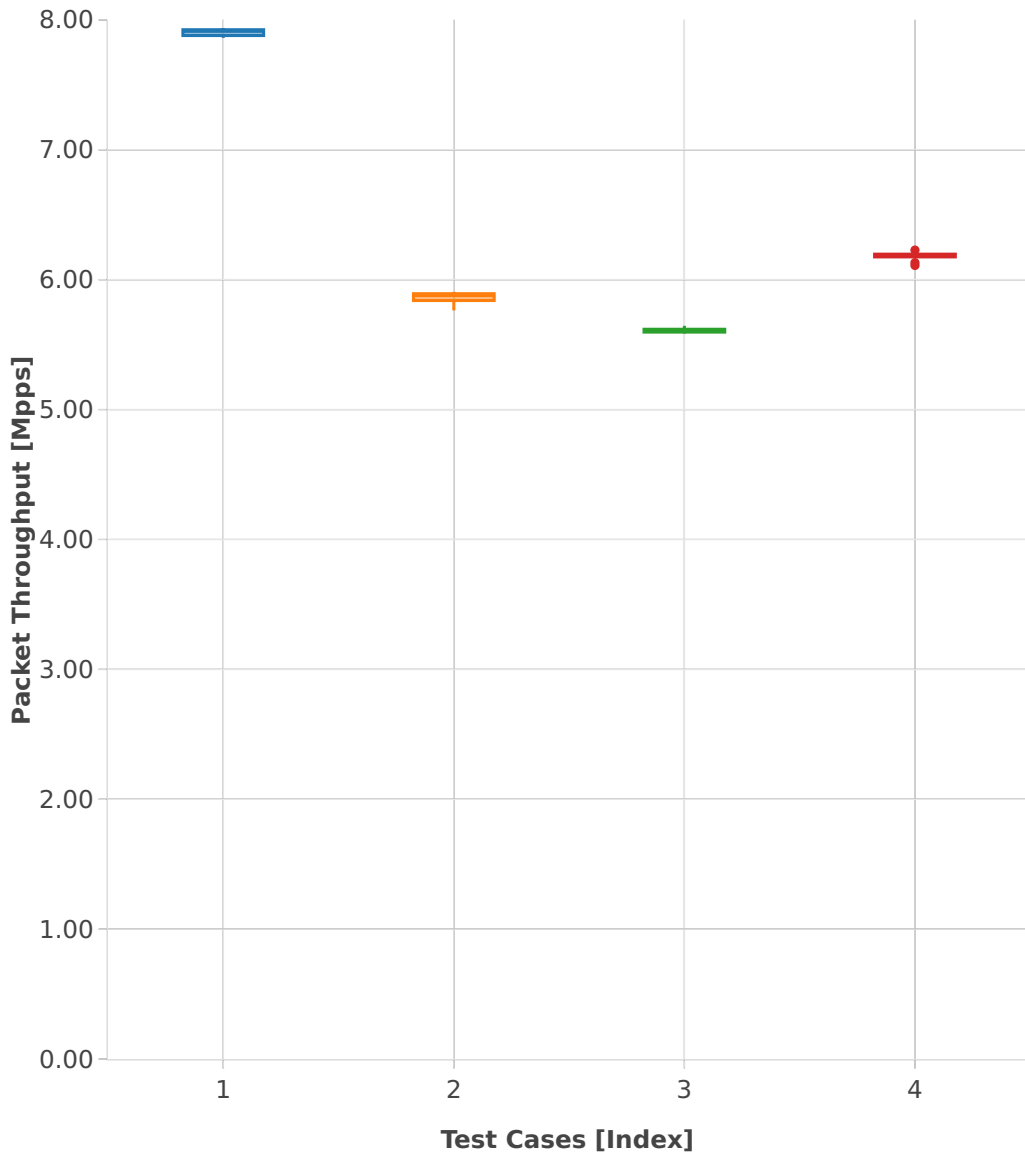

Throughput: memif-2n-skx-xxv710-64b-2t1c-base_and_features-pdr

- 1. (10 runs) eth-l2xcbase-eth-2memif-1dcr
- 2. (10 runs) eth-l2bdbasemaclrn-eth-2memif-1dcr
- 3. (10 runs) dot1q-l2bdbasemaclrn-eth-2memif-1dcr
- 4. (10 runs) ethip4-ip4base-eth-2memif-1dcr