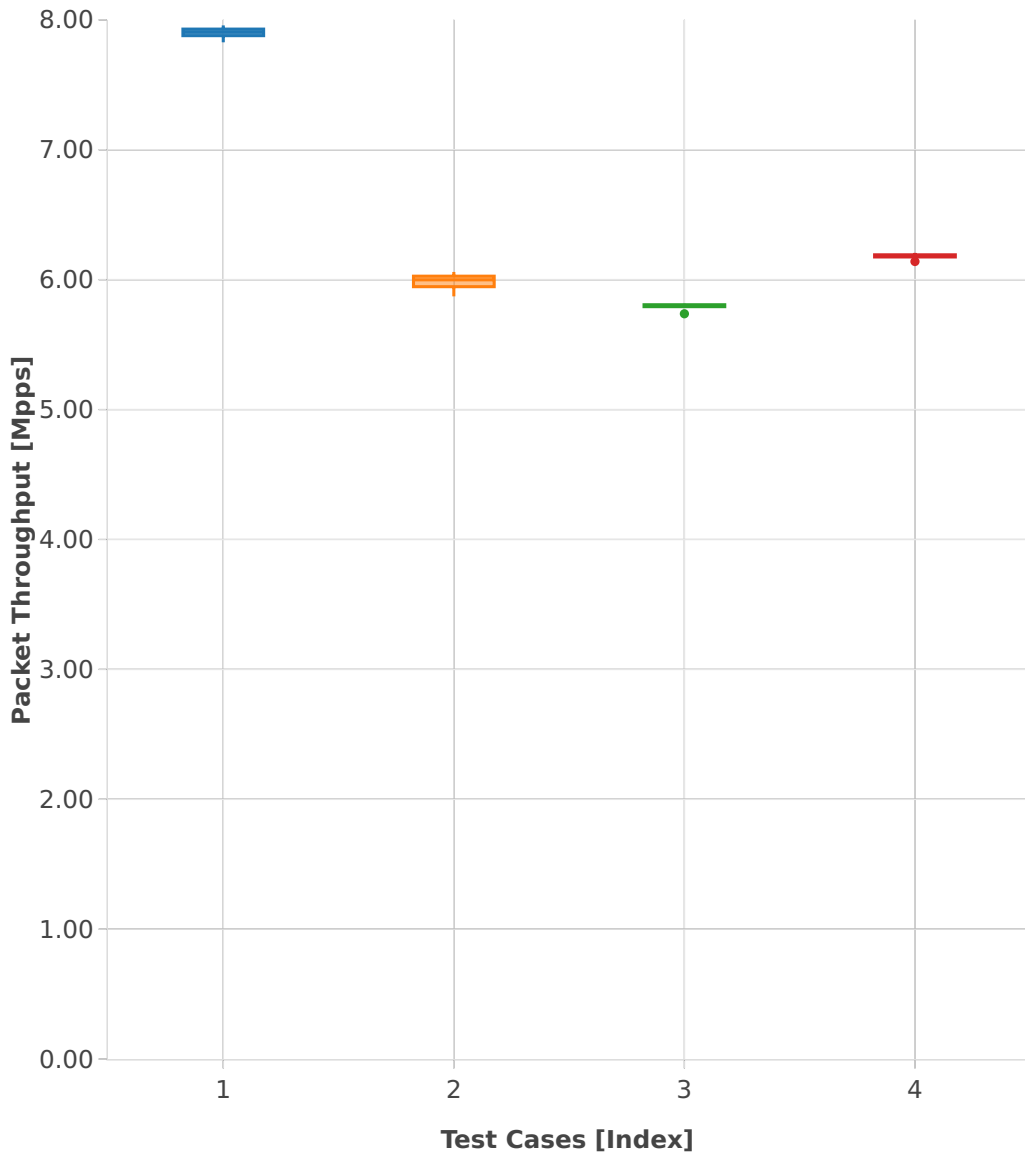

Throughput: memif-2n-skx-x710-64b-2t1c-base_and_features-pdr

- 1. (10 runs) eth-l2xcbase-eth-2memif-1dcr
- 2. (10 runs) dot1q-l2bdbasemaclrn-eth-2memif-1dcr
- 3. (10 runs) eth-l2bdbasemaclrn-eth-2memif-1dcr
- 4. (10 runs) ethip4-ip4base-eth-2memif-1dcr