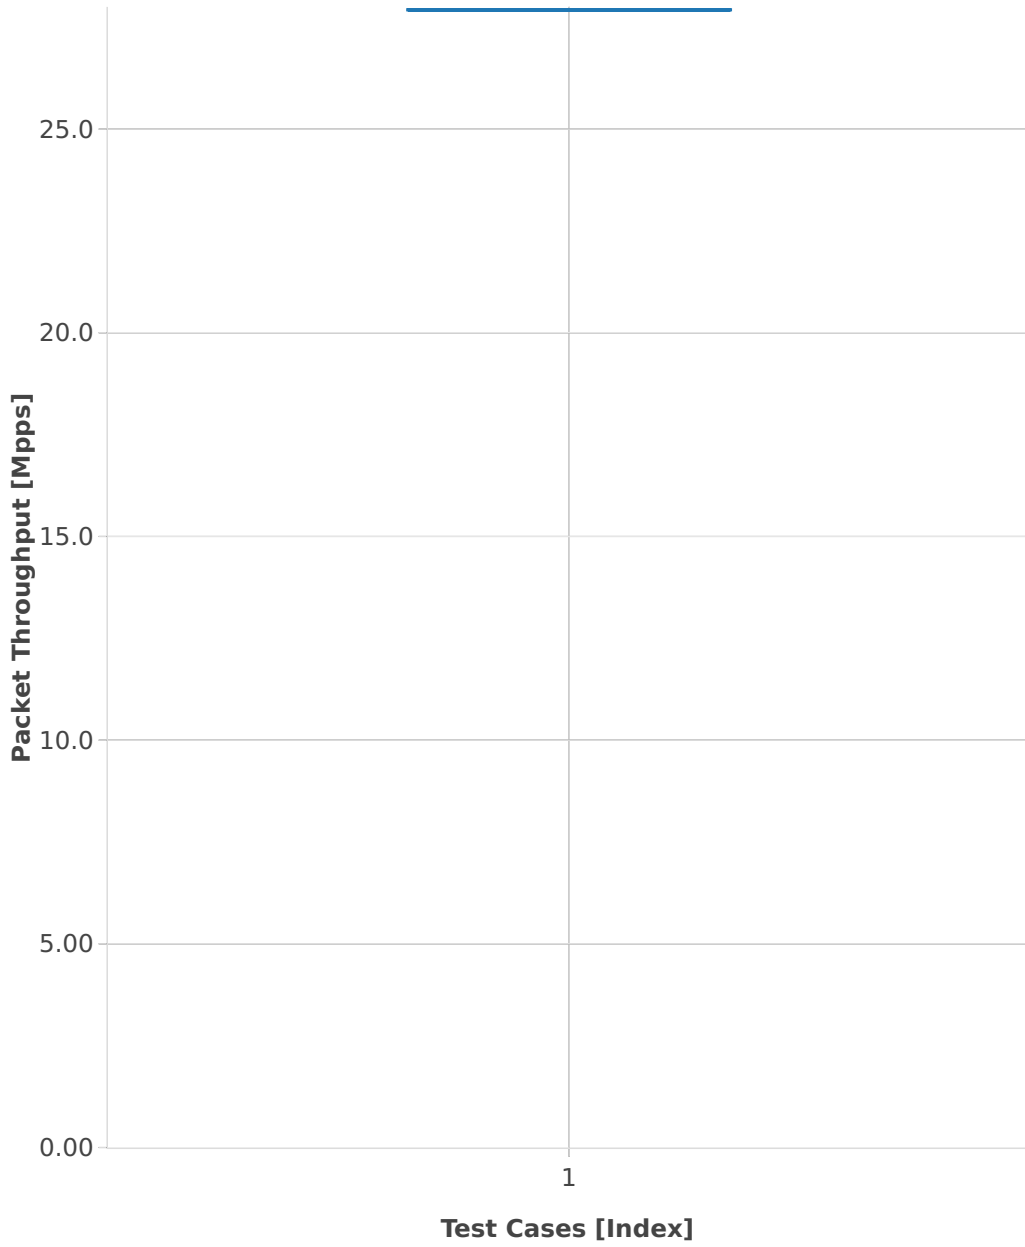

Throughput: l2sw-3n-skx-xxv710-64b-4t2c-base_and_scale-pdr

■ 1. (10 runs) eth-l2patch