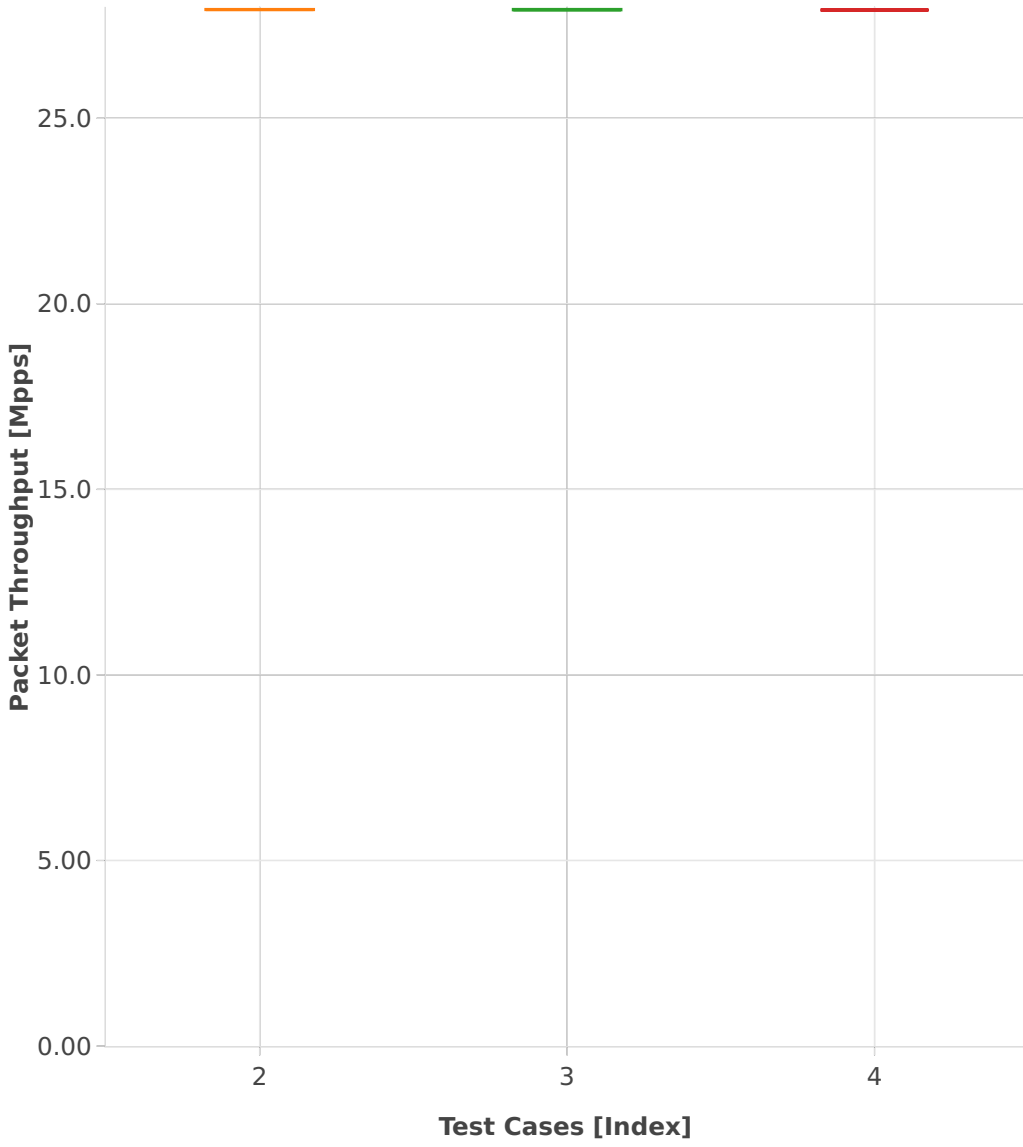

Throughput: l2sw-3n-skx-xxv710-64b-4t2c-base-pdr

- 1. (00 run) avf-eth-l2patch
- 2. (10 runs) eth-l2patch
- 3. (03 runs) avf-eth-l2xcbase
- 4. (01 run) avf-eth-l2bdbasemaclrn