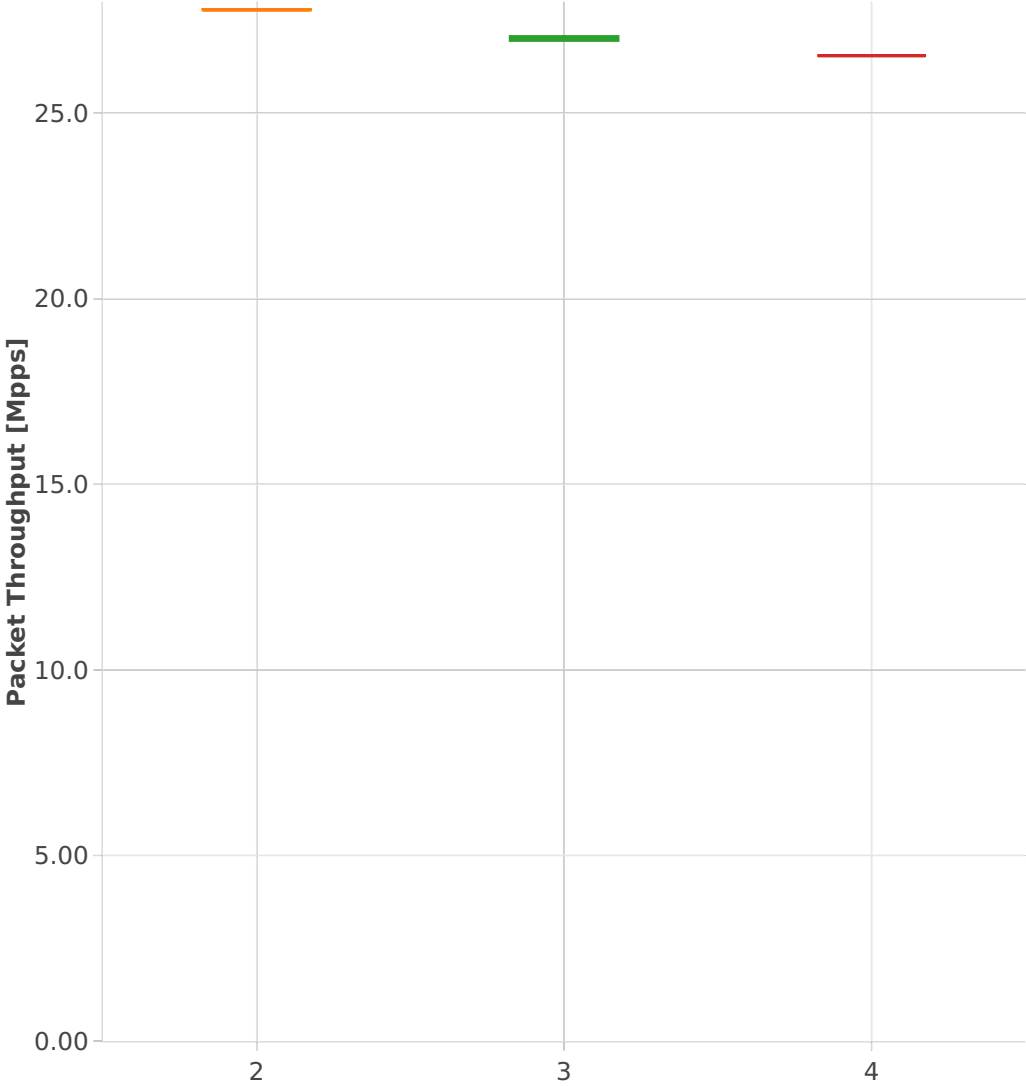

**Throughput: l2sw-3n-skx-xxv710-64b-4t2c-base-ndr**

- 1. (00 run) avf-eth-l2patch
- 2. (10 runs) eth-l2patch
- 3. (03 runs) avf-eth-l2xcbase
- 4. (01 run) avf-eth-l2bdbasemaclrn