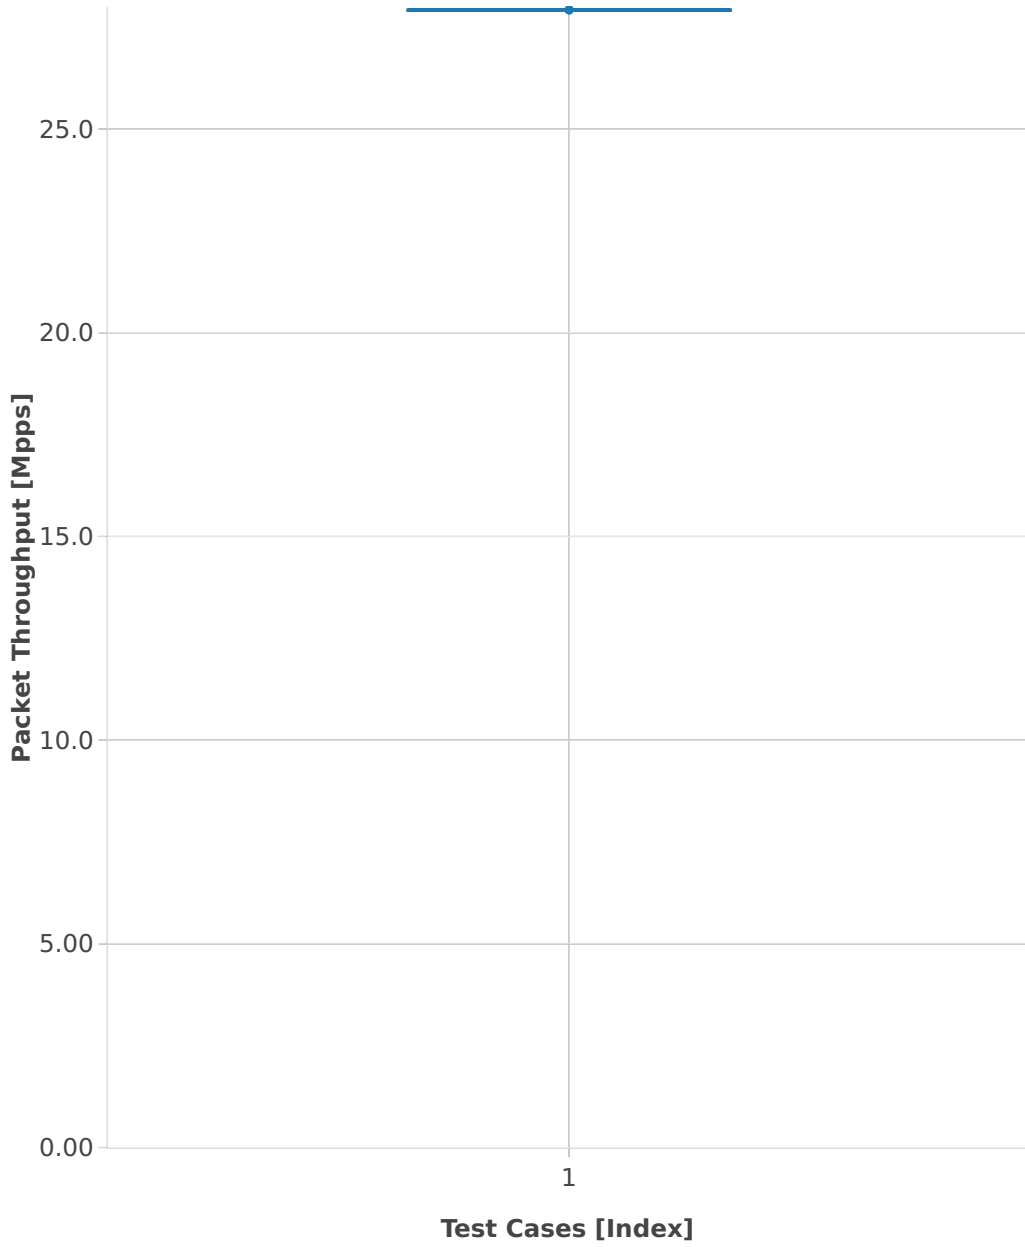

Throughput: l2sw-3n-skx-xxv710-64b-2t1c-base_and_scale-pdr

■ 1. (10 runs) eth-l2patch