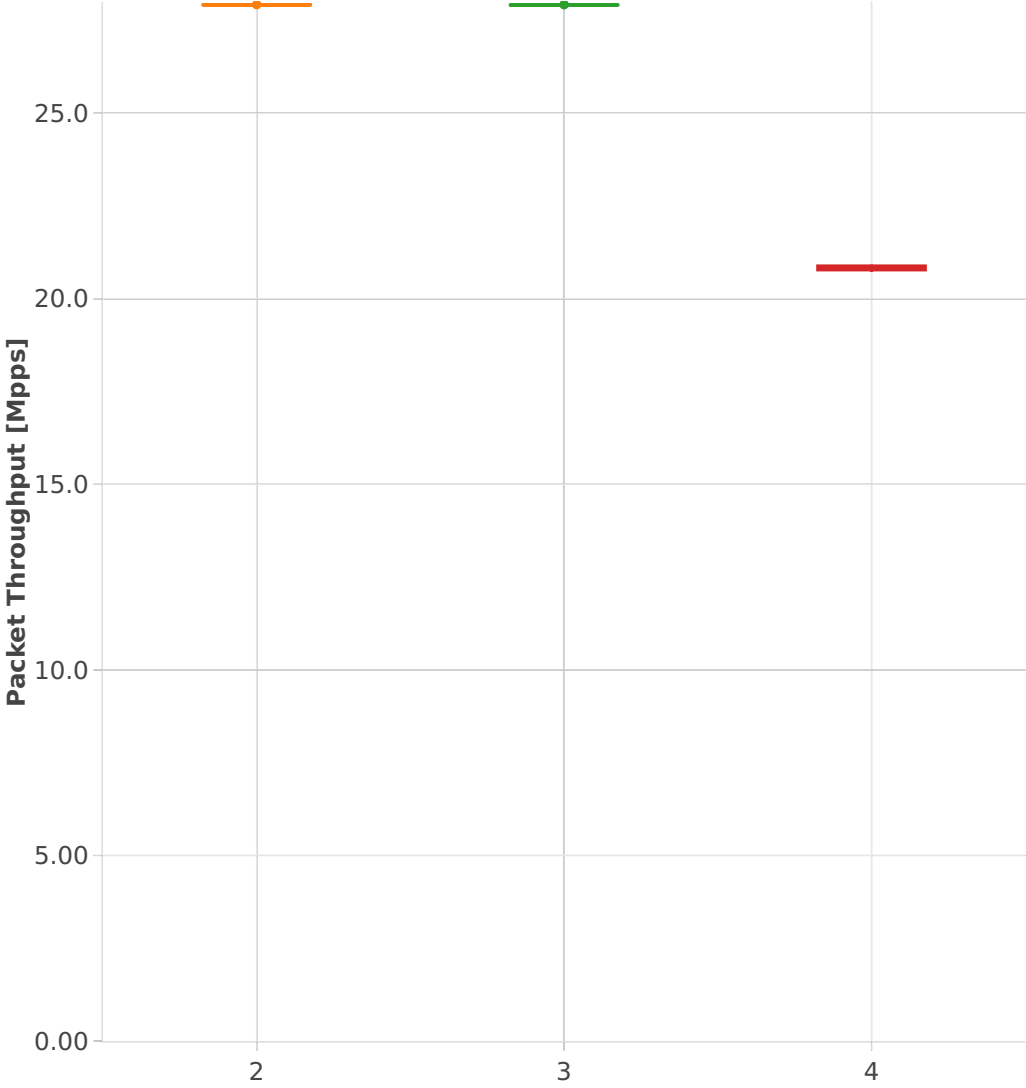

**Throughput: l2sw-3n-skx-xxv710-64b-2t1c-base-pdr**

- 1. (00 run) avf-eth-l2patch
- 2. (10 runs) eth-l2patch
- 3. (09 runs) avf-eth-l2xcbase
- 4. (09 runs) avf-eth-l2bdbasemaclrn