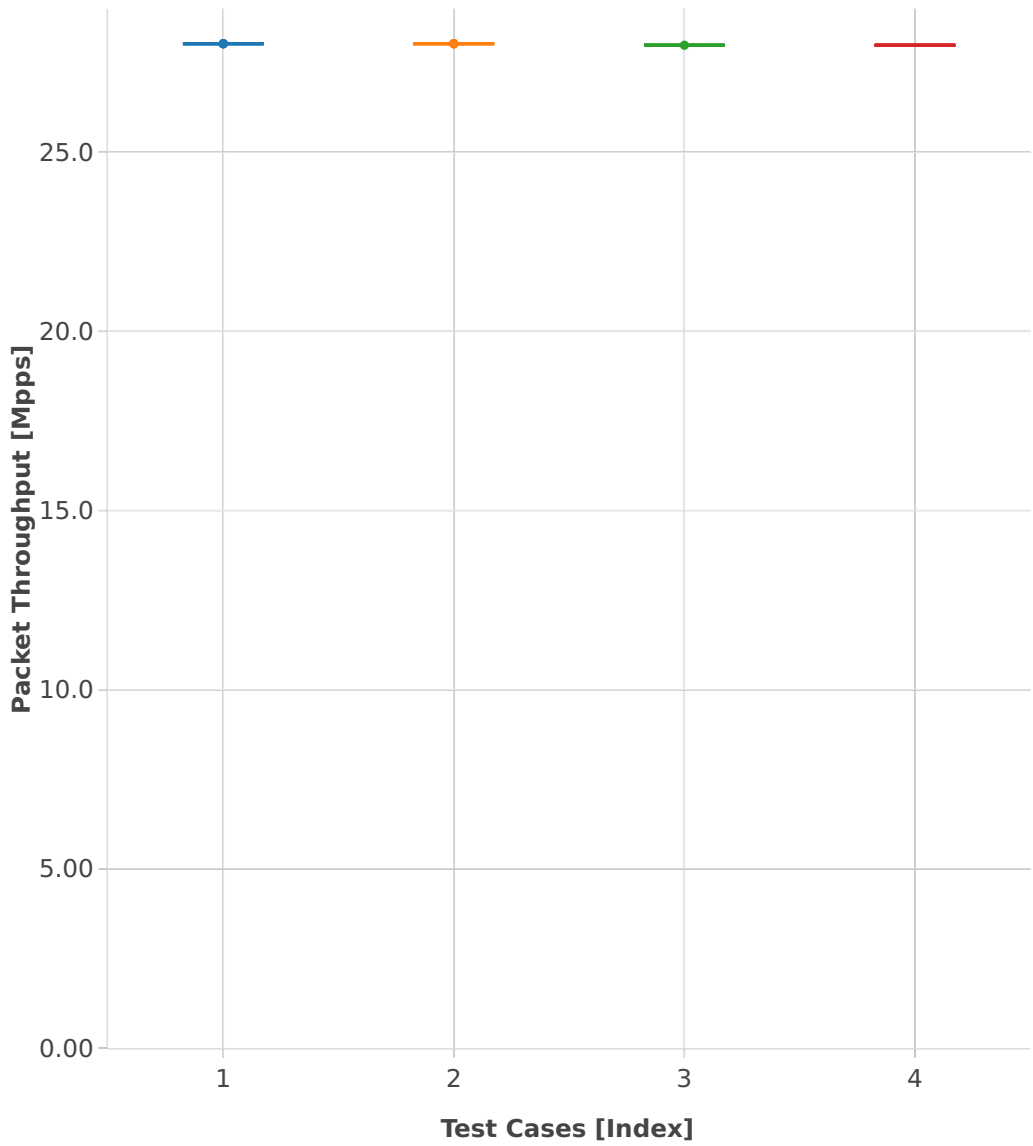

# Throughput: l2sw-3n-skx-x710-64b-4t2c-features-pdr

- 1. (10 runs) eth-l2xcbase
- 2. (10 runs) eth-l2bdbasemaclrn
- 3. (10 runs) dot1q-l2xcbase
- 4. (10 runs) dot1q-l2bdbasemaclrn