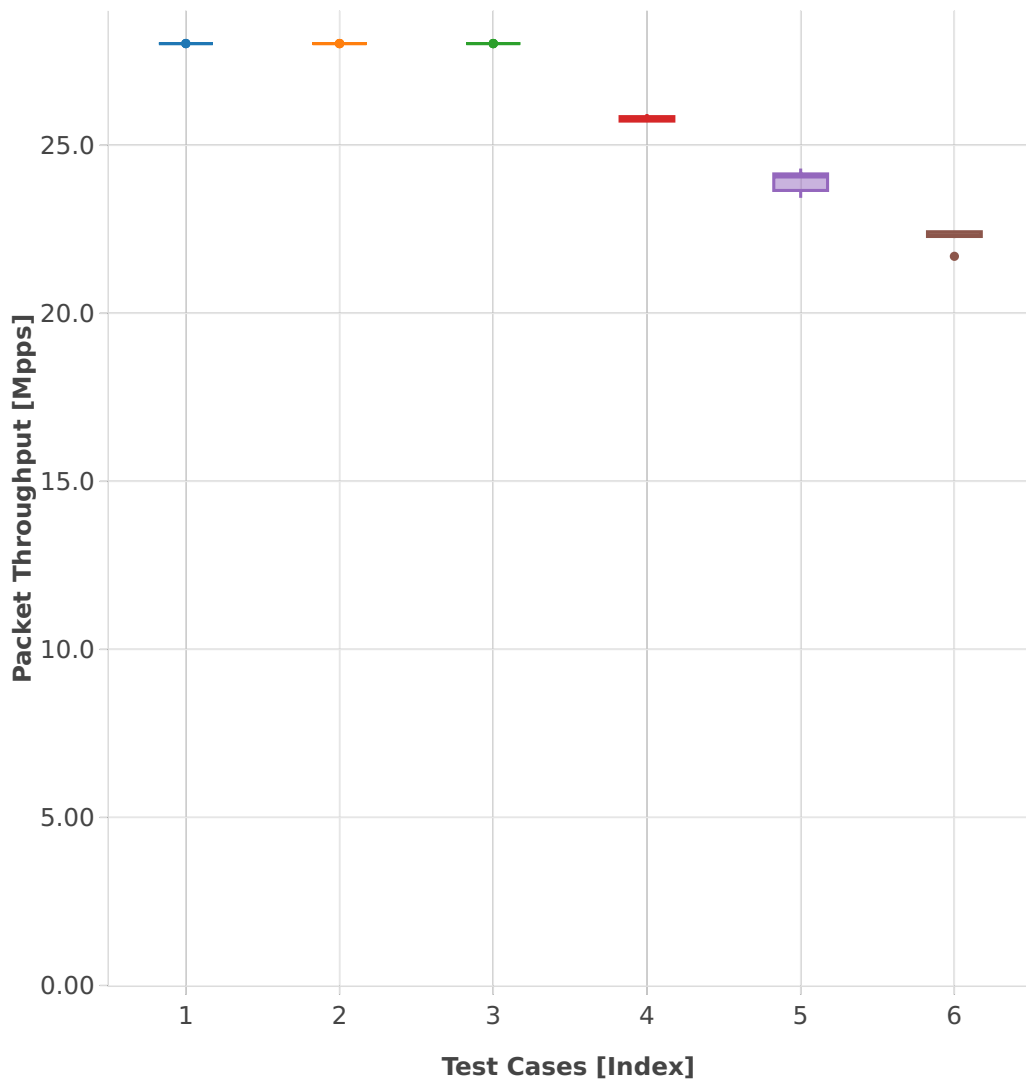

Throughput: l2sw-3n-skx-x710-64b-4t2c-base_and_scale-pdr

- 1. (10 runs) eth-l2patch
- 2. (10 runs) eth-l2xcbase
- 3. (10 runs) eth-l2bdbasemaclrn
- 4. (10 runs) eth-l2bdscale10kmaclrn
- 5. (10 runs) eth-l2bdscale100kmaclrn
- 6. (10 runs) eth-l2bdscale1mmaclrn