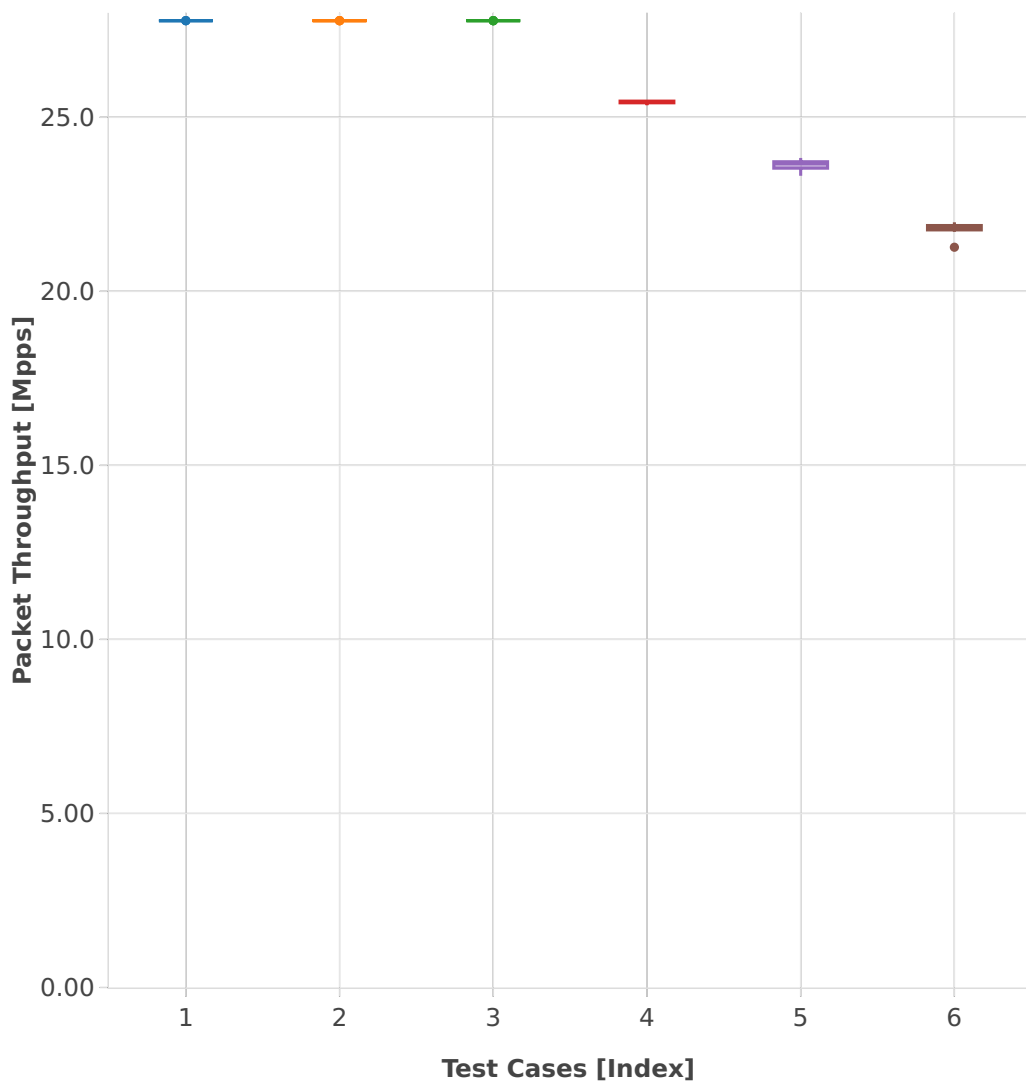

Throughput: l2sw-3n-skx-x710-64b-4t2c-base_and_scale-ndr

- 1. (10 runs) eth-l2patch
- 2. (10 runs) eth-l2xcbase
- 3. (10 runs) eth-l2bdbasemaclrn
- 4. (10 runs) eth-l2bdscale10kmaclrn
- 5. (10 runs) eth-l2bdscale100kmaclrn
- 6. (10 runs) eth-l2bdscale1mmaclrn