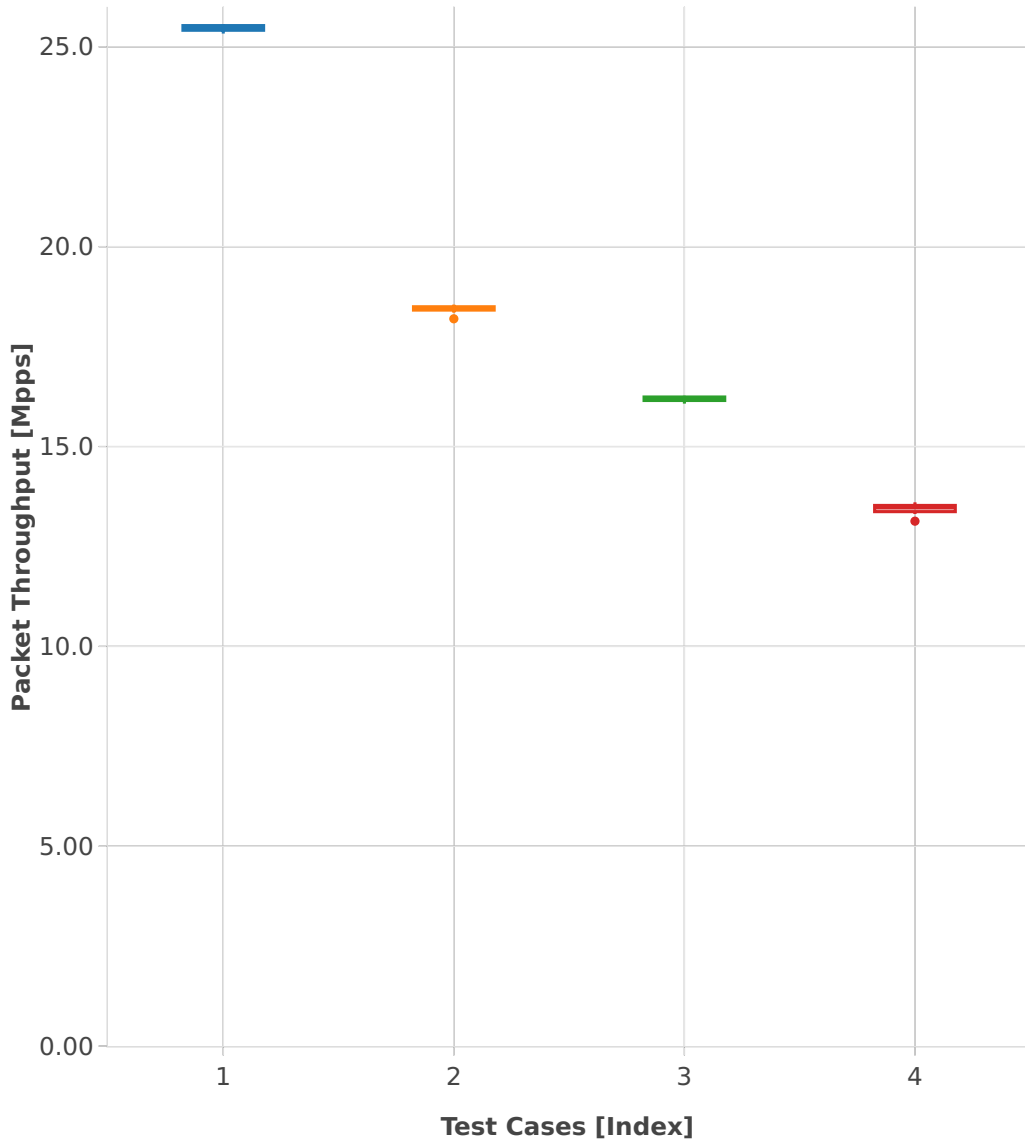

# Throughput: l2sw-3n-skx-x710-64b-2t1c-features-ndr

- 1. (10 runs) eth-l2xcbase
- 2. (10 runs) eth-l2bdbasemaclrn
- 3. (10 runs) dot1q-l2xcbase
- 4. (10 runs) dot1q-l2bdbasemaclrn