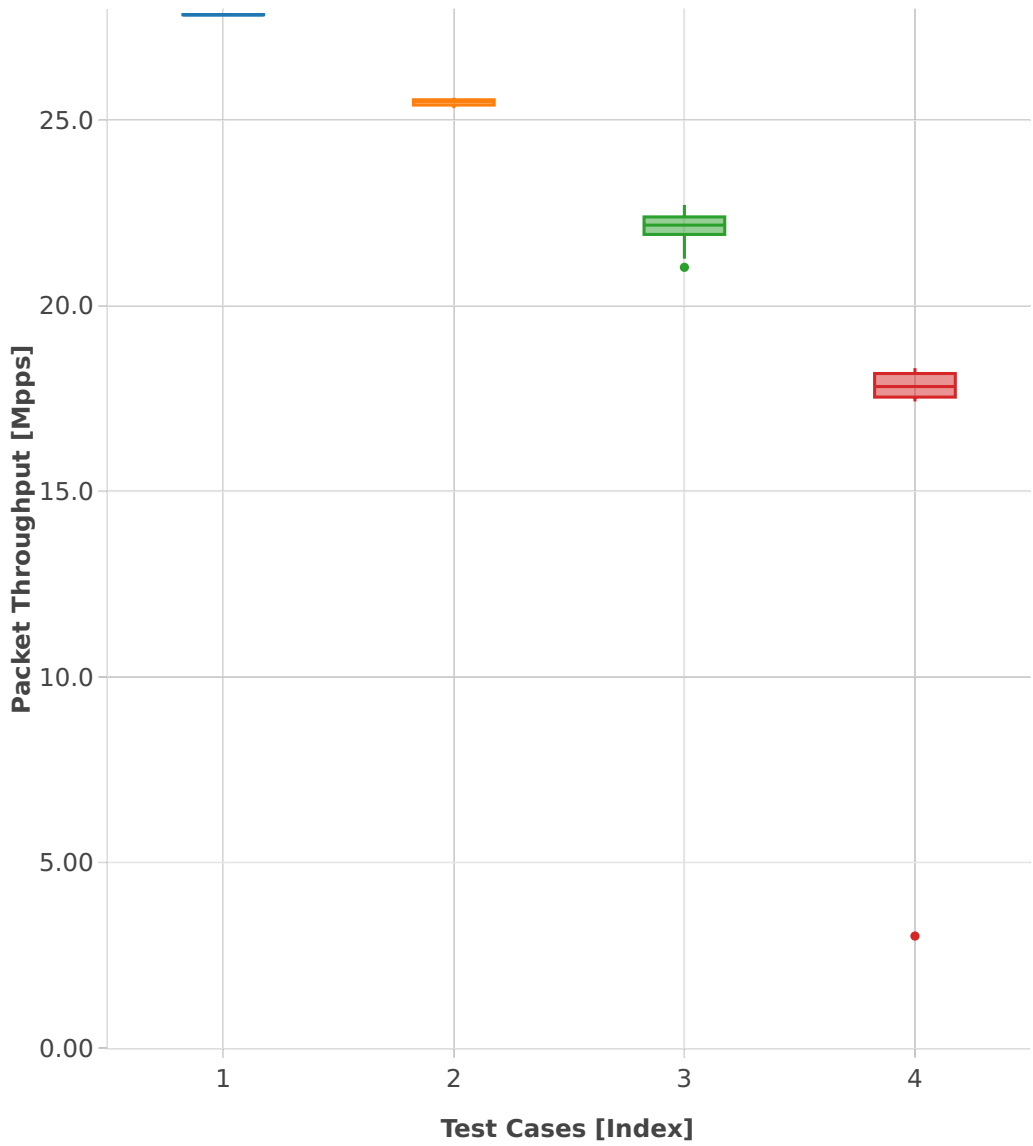

Throughput: l2sw-3n-hsw-x710-64b-2t2c-features-ndr

- 1. (10 runs) eth-l2xcbase
- 2. (10 runs) eth-l2bdbasemaclrn
- 3. (10 runs) dot1q-l2xcbase
- 4. (10 runs) dot1q-l2bdbasemaclrn