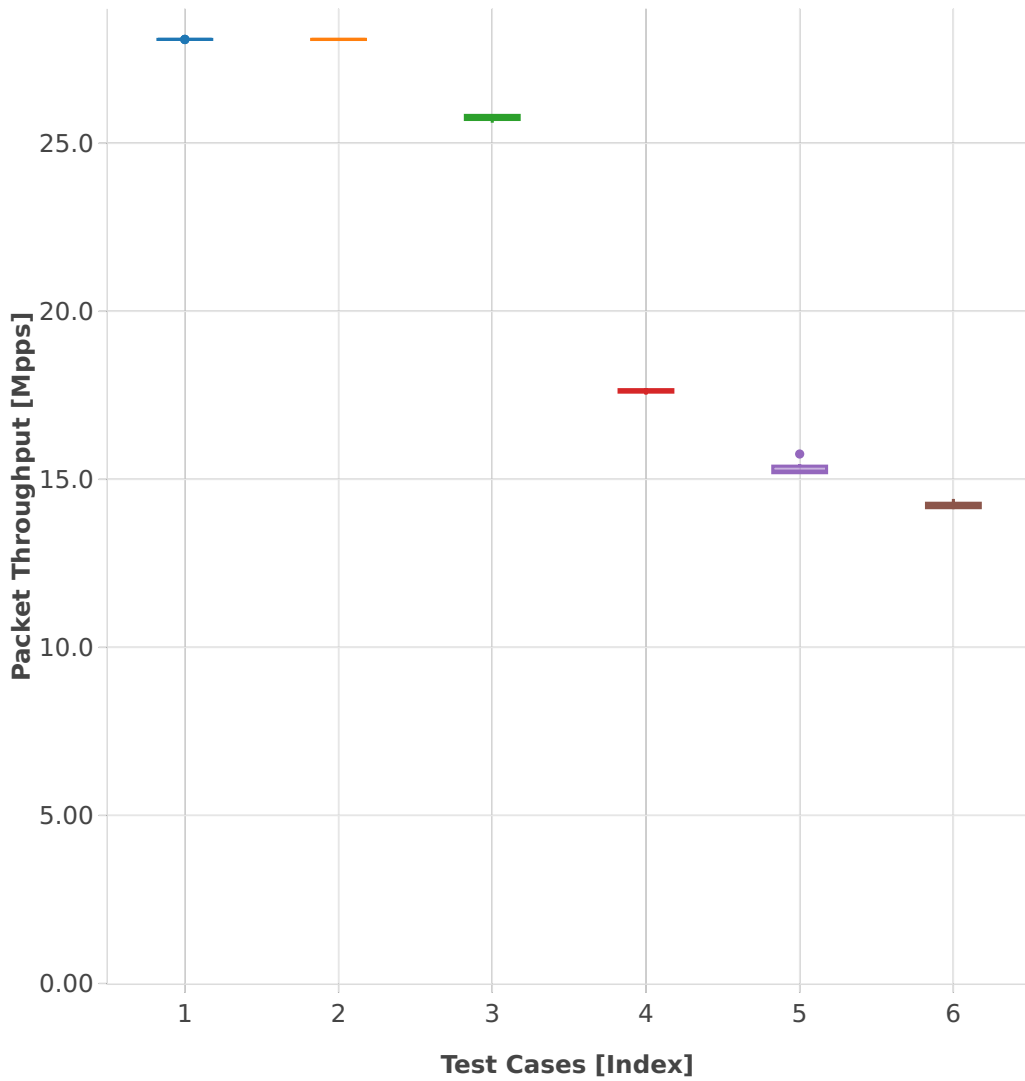

Throughput: l2sw-3n-hsw-x710-64b-2t2c-base_and_scale-pdr

- 1. (10 runs) eth-l2patch
- 2. (10 runs) eth-l2xcbase
- 3. (10 runs) eth-l2bdbasemaclrn
- 4. (10 runs) eth-l2bdscale10kmaclrn
- 5. (10 runs) eth-l2bdscale100kmaclrn
- 6. (09 runs) eth-l2bdscale1mmaclrn