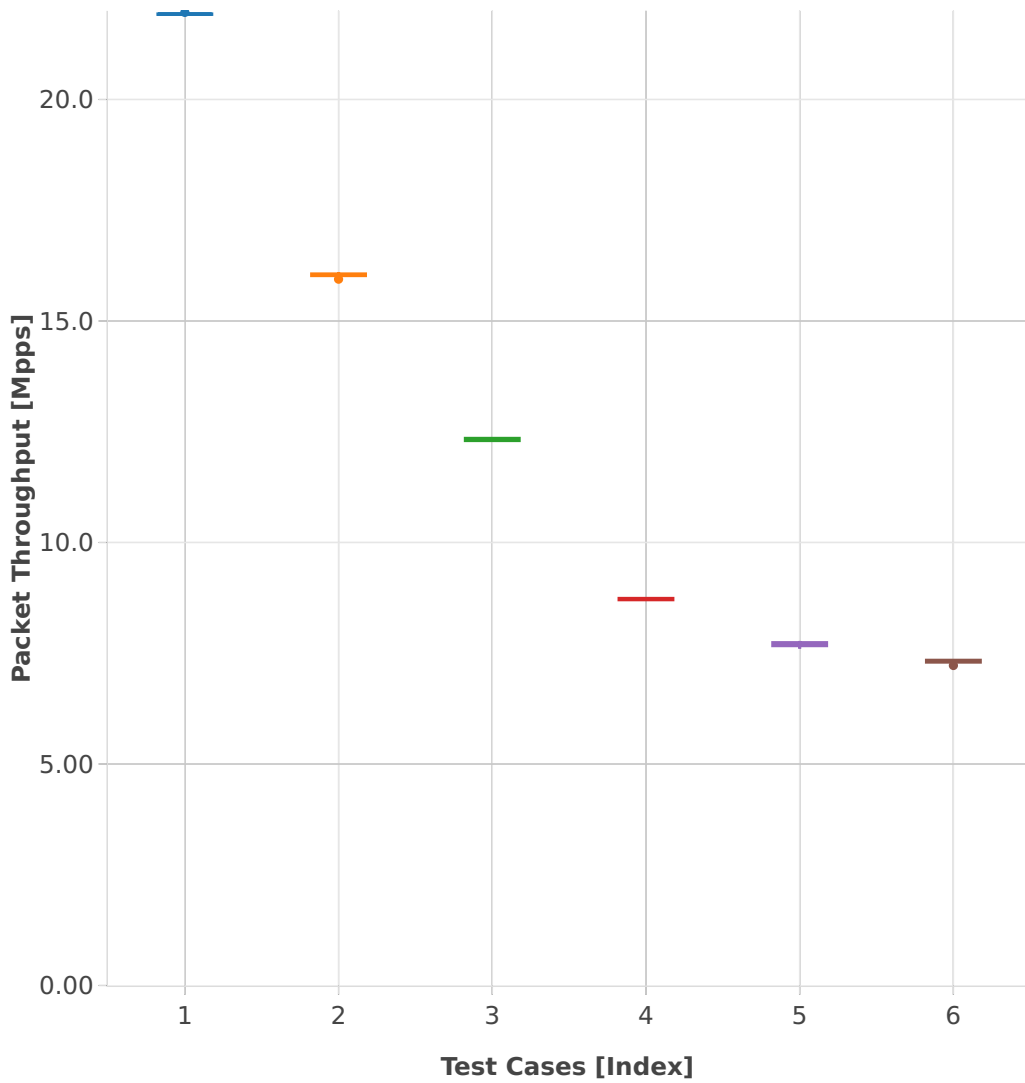

Throughput: l2sw-3n-hsw-x710-64b-1t1c-base_and_scale-ndr

- 1. (09 runs) eth-l2patch
- 2. (10 runs) eth-l2xcbase
- 3. (10 runs) eth-l2bdbasemaclrn
- 4. (10 runs) eth-l2bdscale10kmaclrn
- 5. (10 runs) eth-l2bdscale100kmaclrn
- 6. (09 runs) eth-l2bdscale1mmaclrn