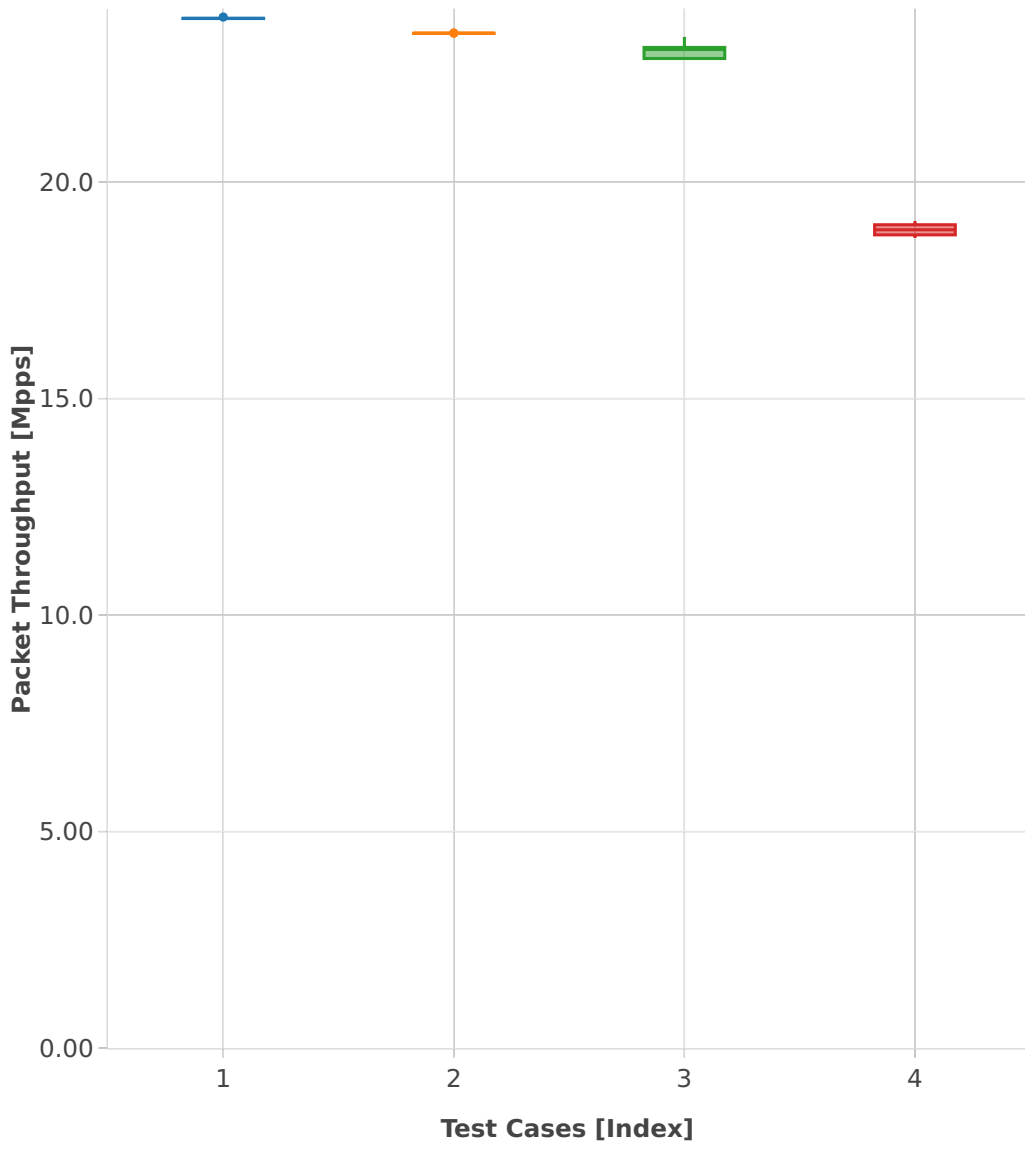

Throughput: l2sw-3n-hsw-x520-64b-2t2c-features-pdr

- 1. (10 runs) eth-l2xcbase
- 2. (10 runs) eth-l2bdbasemaclrn
- 3. (10 runs) dot1q-l2xcbase
- 4. (10 runs) dot1q-l2bdbasemaclrn