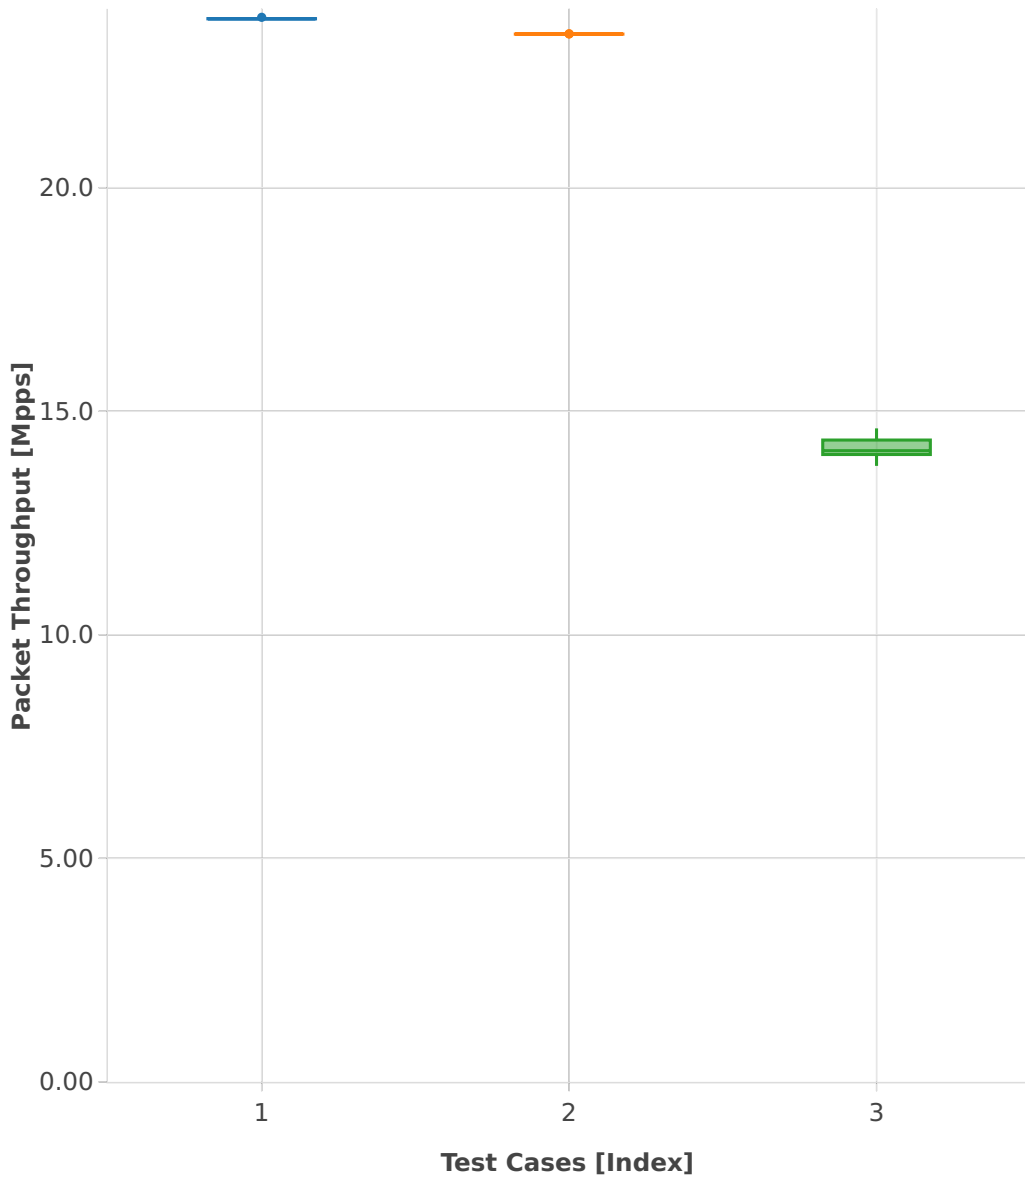

# Throughput: l2sw-3n-hsw-x520-64b-2t2c-base\_and\_scale-pdr

- 1. (10 runs) eth-l2xcbase
- 2. (10 runs) eth-l2bdbasemaclrn
- 3. (10 runs) eth-l2bdscale1mmaclrn