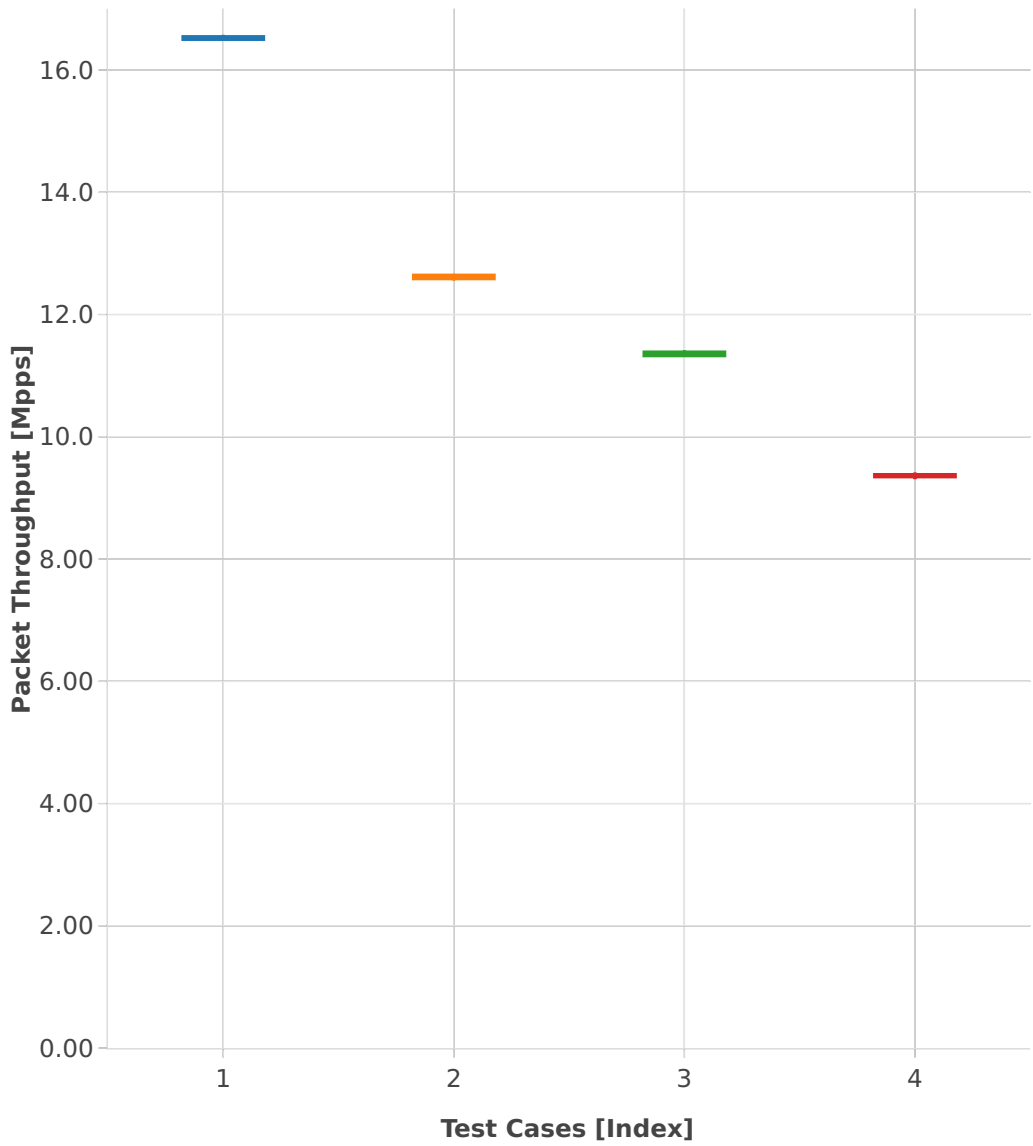

Throughput: l2sw-3n-hsw-x520-64b-1t1c-features-pdr

- 1. (10 runs) eth-l2xcbase
- 2. (10 runs) eth-l2bdbasemaclrn
- 3. (10 runs) dot1q-l2xcbase
- 4. (10 runs) dot1q-l2bdbasemaclrn