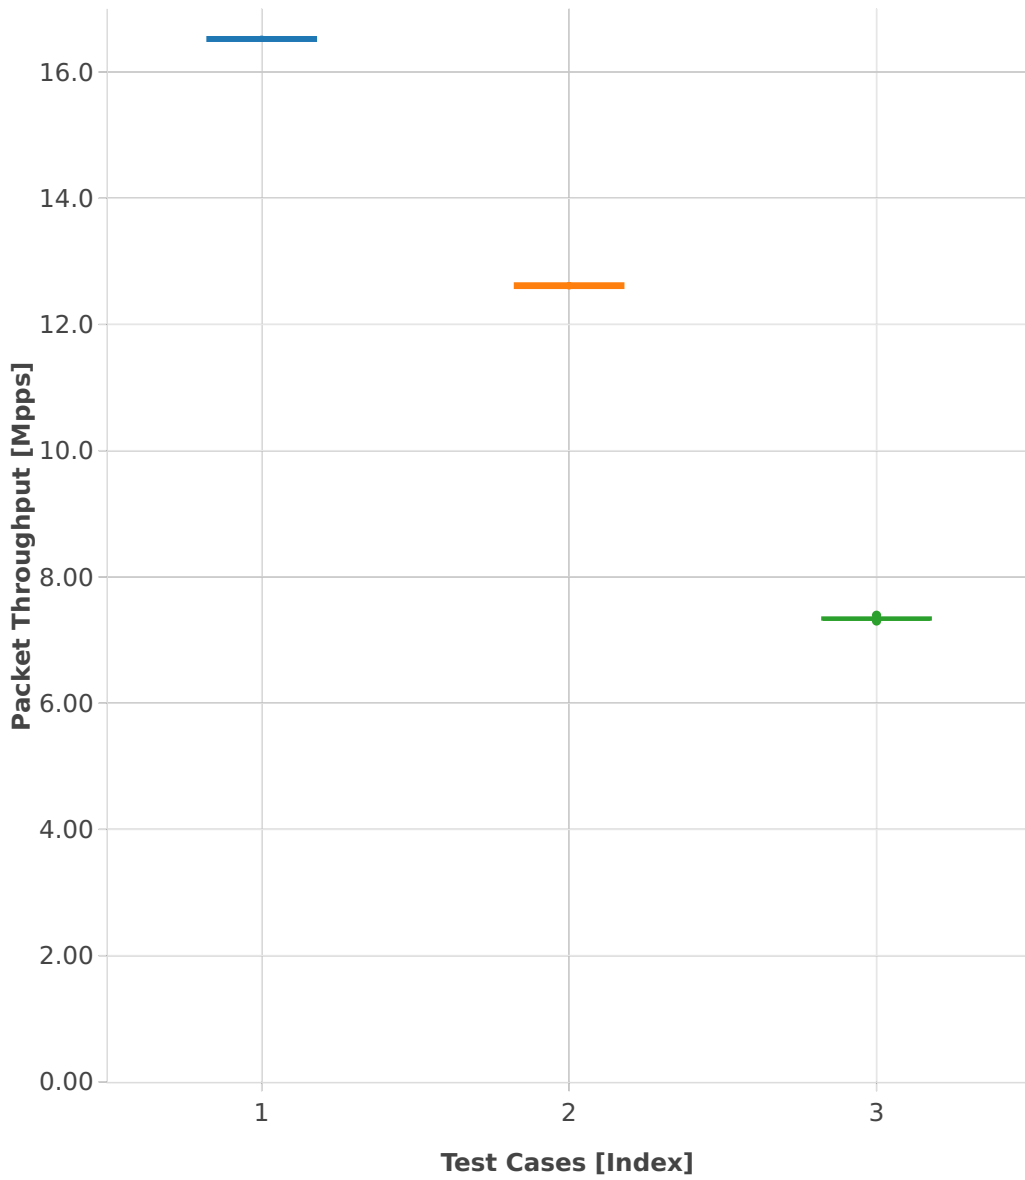

Throughput: l2sw-3n-hsw-x520-64b-1t1c-base_and_scale-pdr

- 1. (10 runs) eth-l2xcbase
- 2. (10 runs) eth-l2bdbasemaclrn
- 3. (10 runs) eth-l2bdscale1mmaclrn