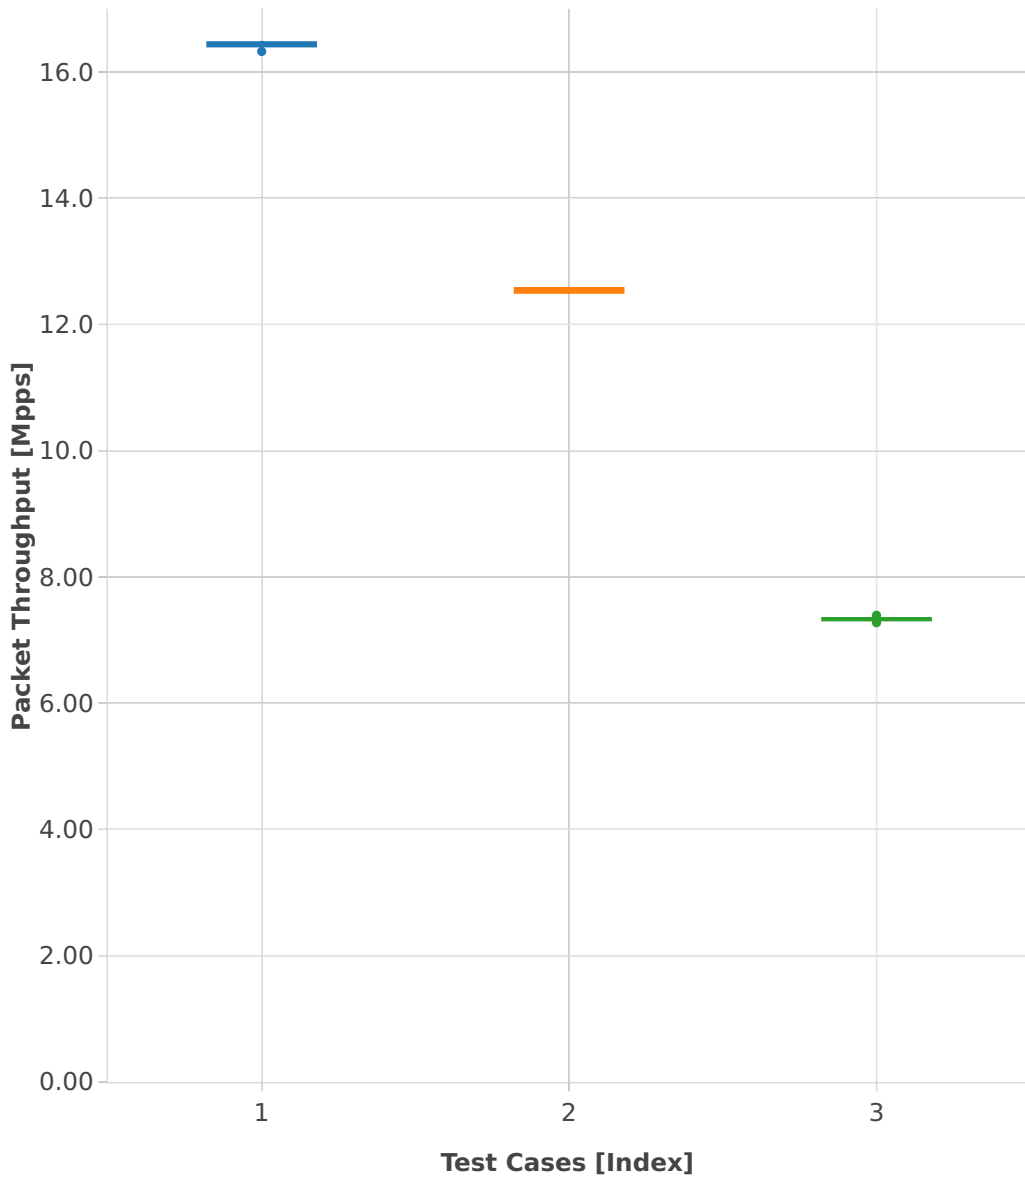

# Throughput: l2sw-3n-hsw-x520-64b-1t1c-base\_and\_scale-ndr

- 1. (10 runs) eth-l2xcbase
- 2. (10 runs) eth-l2bdbasemaclrn
- 3. (10 runs) eth-l2bdscale1mmaclrn