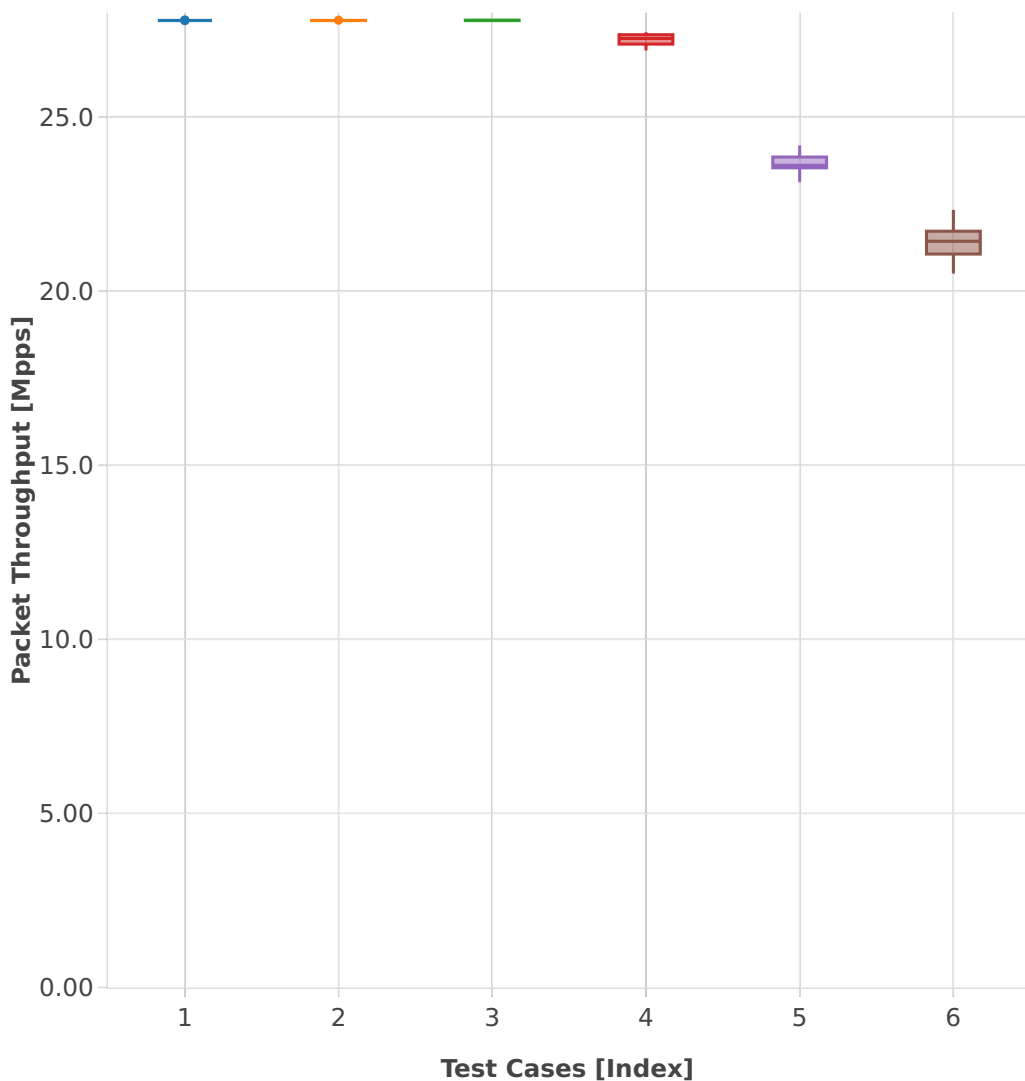

# Throughput: l2sw-2n-skx-xxv710-64b-4t2c-base\_and\_scale-ndr

- 1. (10 runs) eth-l2patch
- 2. (10 runs) eth-l2xcbase
- 3. (10 runs) eth-l2bdbasemaclrn
- 4. (10 runs) eth-l2bdscale10kmaclrn
- 5. (09 runs) eth-l2bdscale100kmaclrn
- 6. (09 runs) eth-l2bdscale1mmaclrn