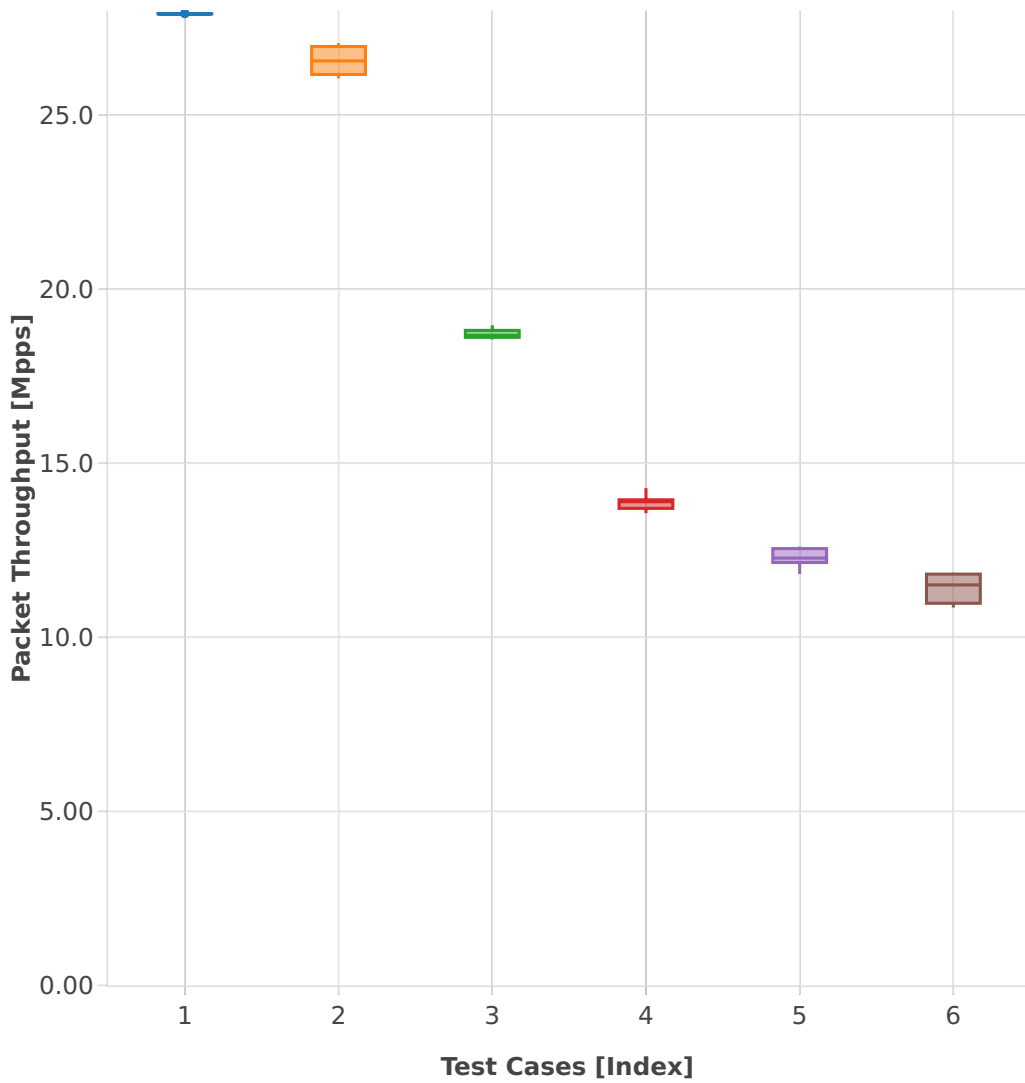

# Throughput: l2sw-2n-skx-xxv710-64b-2t1c-base\_and\_scale-pdr

- 1. (10 runs) eth-l2patch
- 2. (10 runs) eth-l2xcbase
- 3. (10 runs) eth-l2bdbasemaclrn
- 4. (09 runs) eth-l2bdscale10kmaclrn
- 5. (09 runs) eth-l2bdscale100kmaclrn
- 6. (10 runs) eth-l2bdscale1mmaclrn