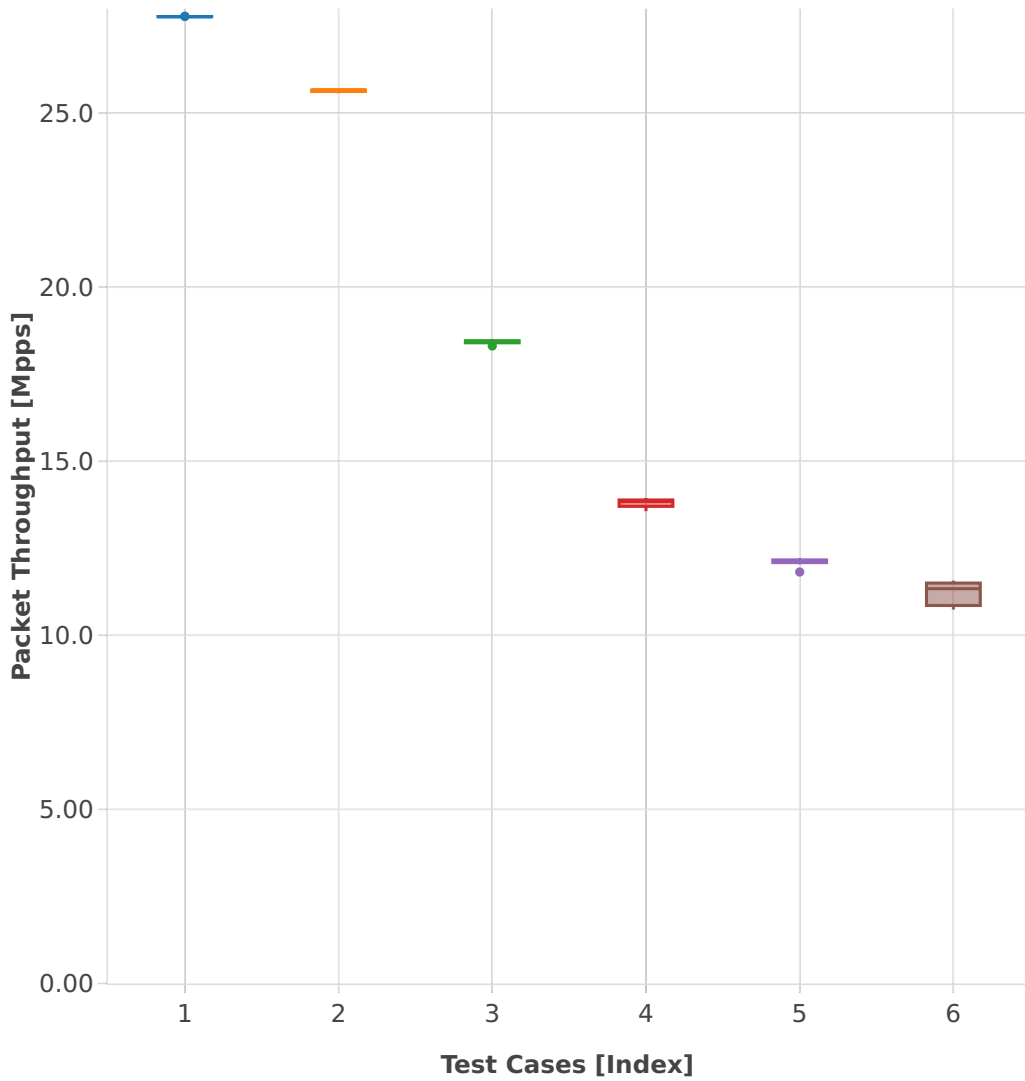

# Throughput: l2sw-2n-skx-xxv710-64b-2t1c-base\_and\_scale-ndr

- 1. (10 runs) eth-l2patch
- 2. (10 runs) eth-l2xcbase
- 3. (10 runs) eth-l2bdbasemaclrn
- 4. (09 runs) eth-l2bdscale10kmaclrn
- 5. (09 runs) eth-l2bdscale100kmaclrn
- 6. (10 runs) eth-l2bdscale1mmaclrn