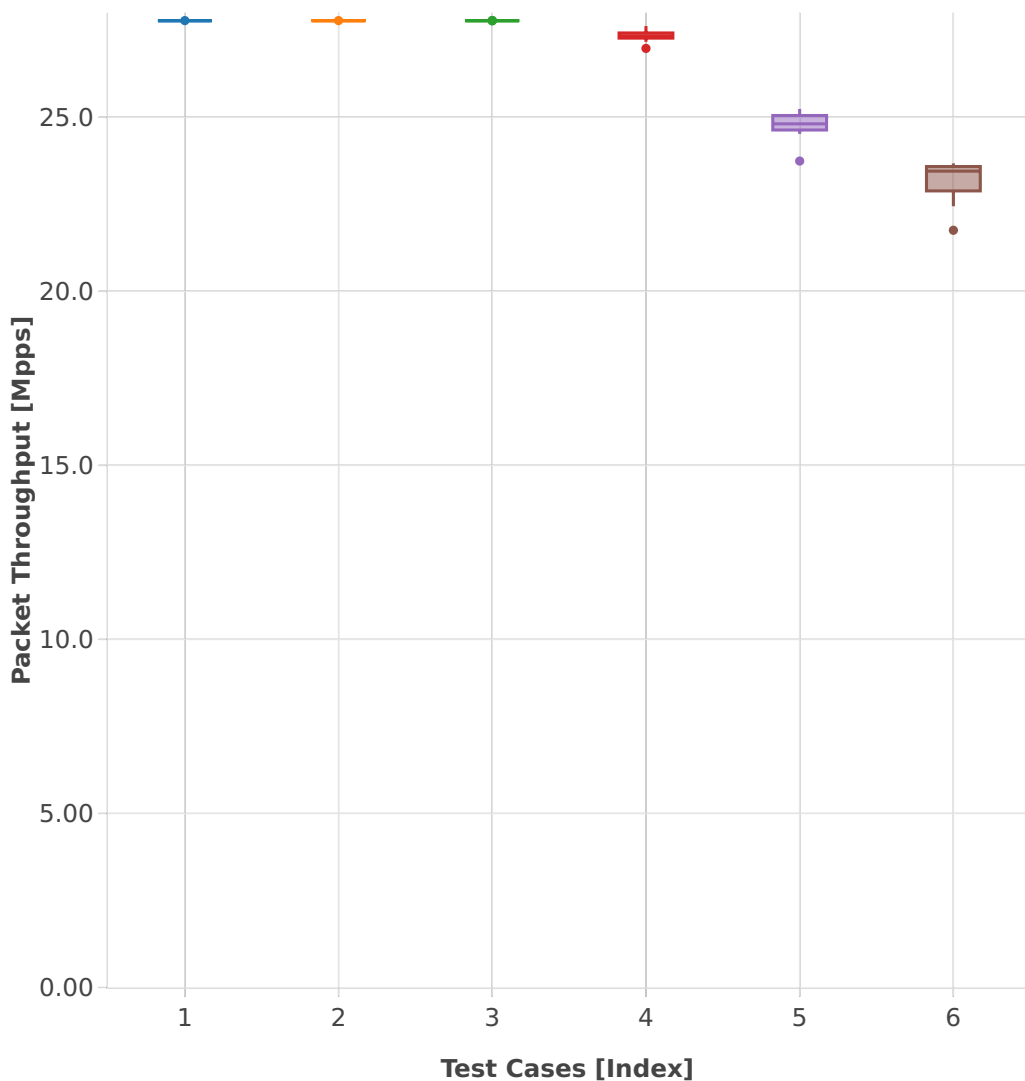

Throughput: l2sw-2n-skx-x710-64b-4t2c-base_and_scale-ndr

- 1. (10 runs) eth-l2patch
- 2. (10 runs) eth-l2xcbase
- 3. (10 runs) eth-l2bdbasemaclrn
- 4. (10 runs) eth-l2bdscale10kmaclrn
- 5. (08 runs) eth-l2bdscale100kmaclrn
- 6. (09 runs) eth-l2bdscale1mmaclrn