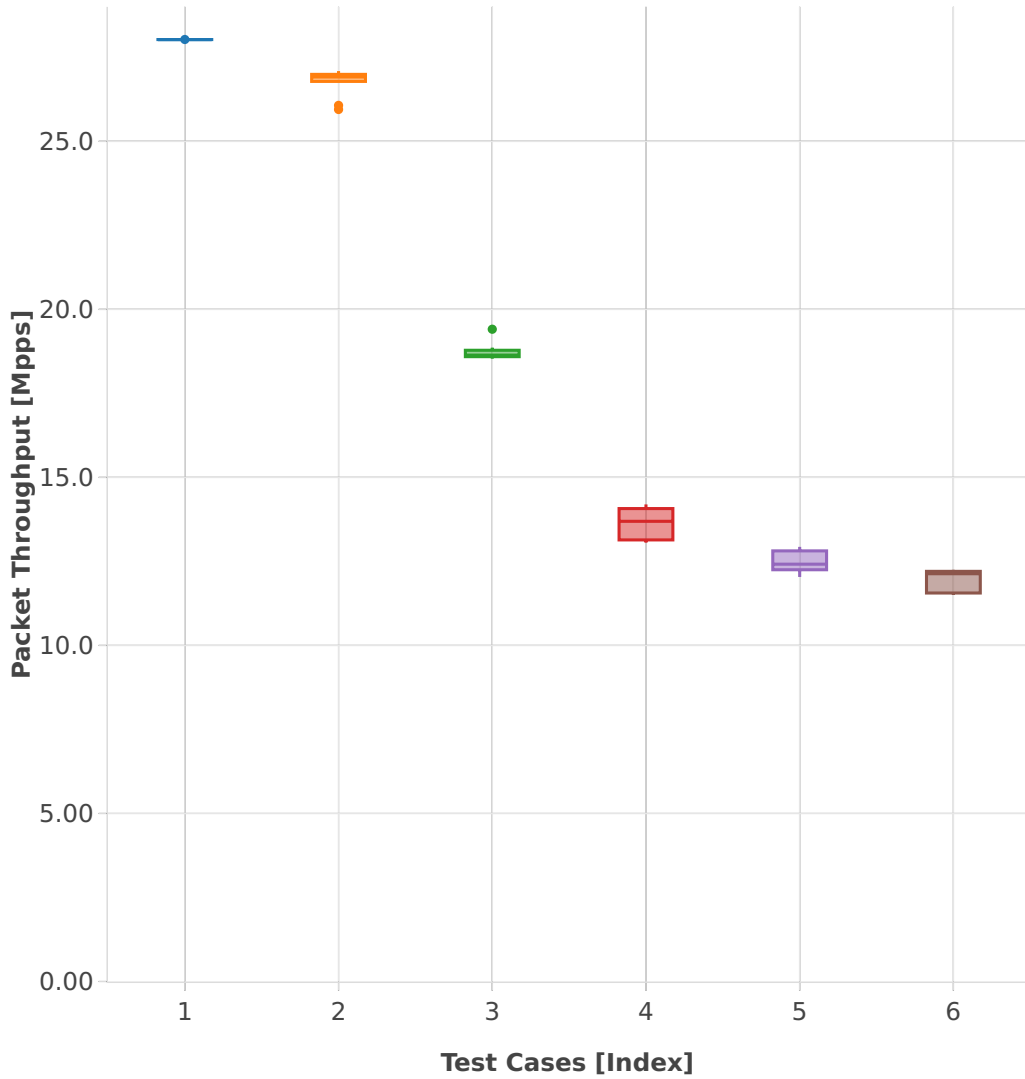

# Throughput: l2sw-2n-skx-x710-64b-2t1c-base\_and\_scale-pdr

- 1. (10 runs) eth-l2patch
- 2. (10 runs) eth-l2xcbase
- 3. (10 runs) eth-l2bdbasemaclrn
- 4. (10 runs) eth-l2bdscale10kmaclrn
- 5. (10 runs) eth-l2bdscale100kmaclrn
- 6. (09 runs) eth-l2bdscale1mmaclrn