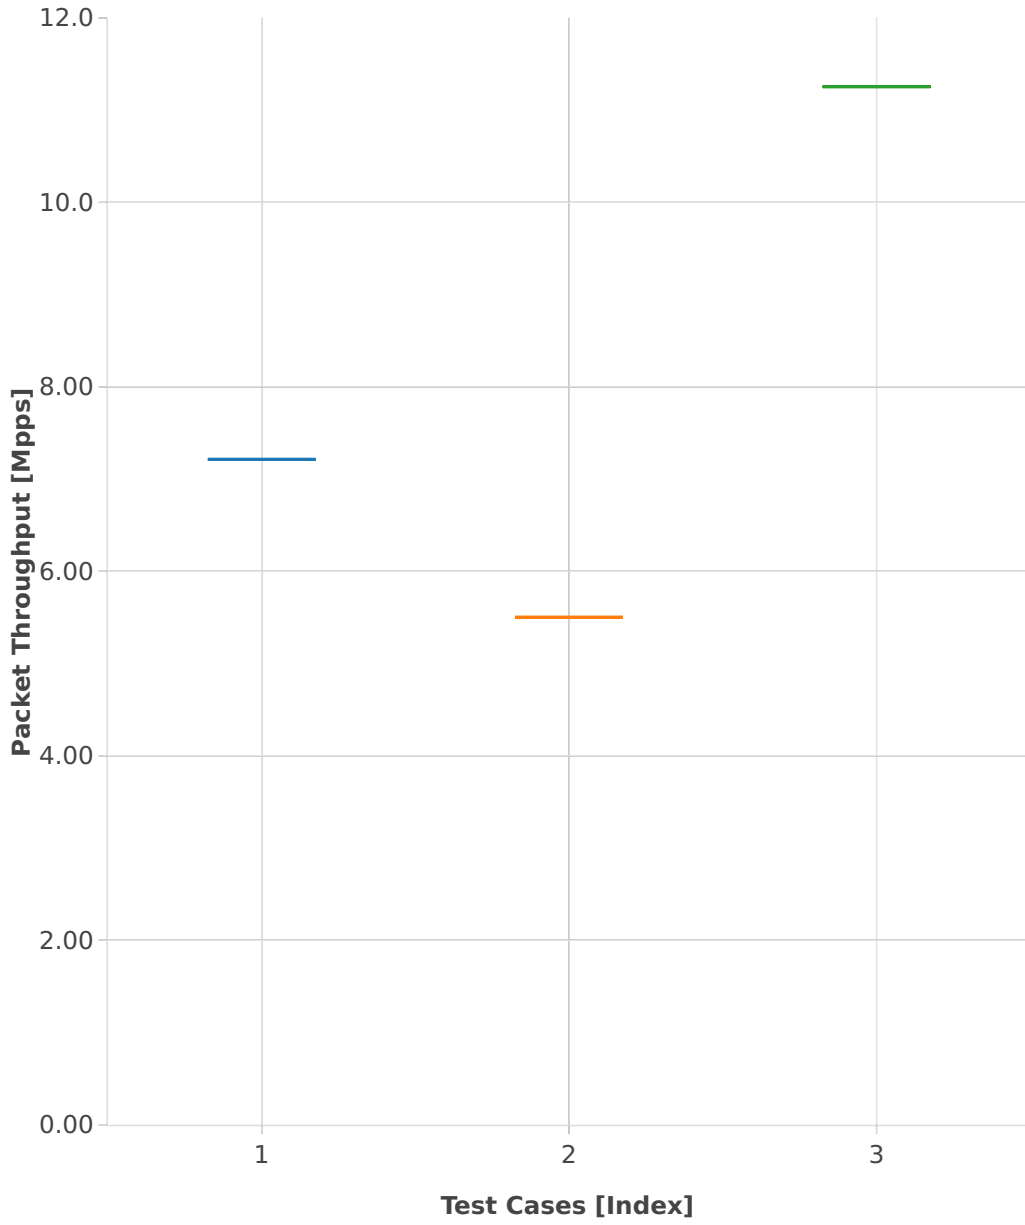

Throughput: l2sw-2n-dnv-x553-64b-1t1c-base-ndr

1. (01 run) eth-l2xcbase

2. (01 run) eth-l2bdbasemaclrn

3. (01 run) eth-l2patch