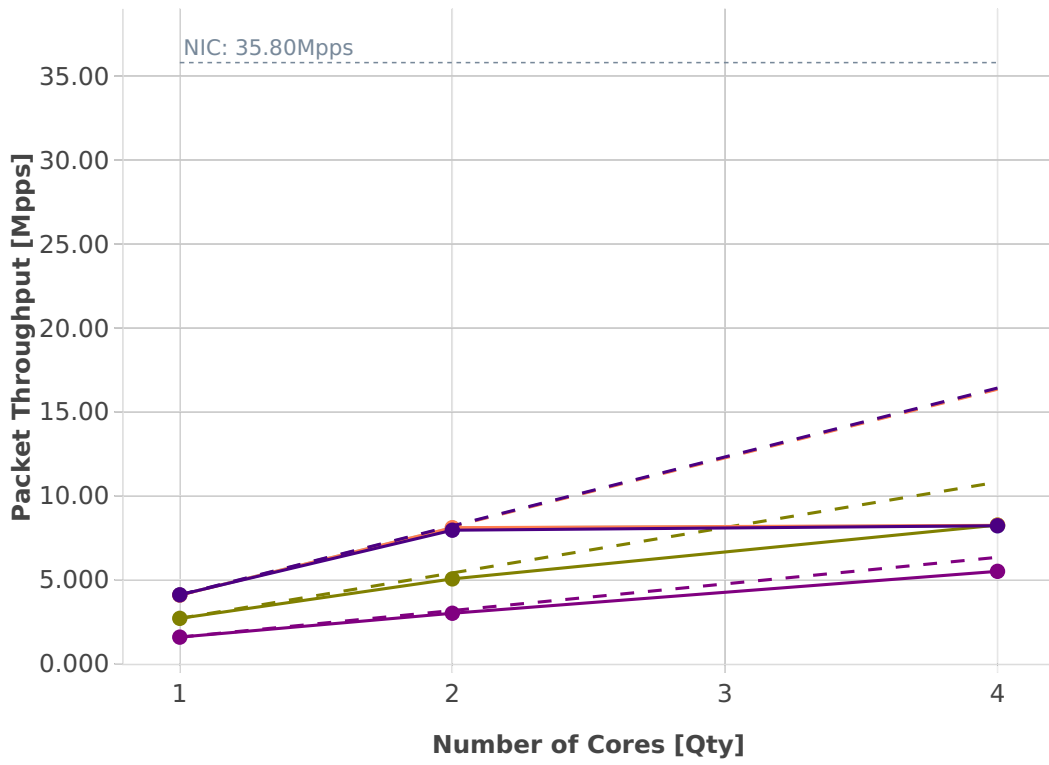

Speedup Multi-core: k8s-memif-3n-hsw-x710-64b-base_and_scale-l2bd-ndr

-- Perfect — Measured ... Limit

- eth-1drcl2bdbasemaclrn-eth-2memif-1drcl2xc-1paral-k8s
- eth-1drcl2bdbasemaclrn-eth-4memif-2drcl2xc-1chain-k8s
- eth-1drcl2bdbasemaclrn-eth-8memif-4drcl2xc-1chain-k8s
- eth-1drcl2bdbasemaclrn-eth-2memif-2drcl2xc-1horiz-k8s
- eth-1drcl2bdbasemaclrn-eth-2memif-4drcl2xc-1horiz-k8s