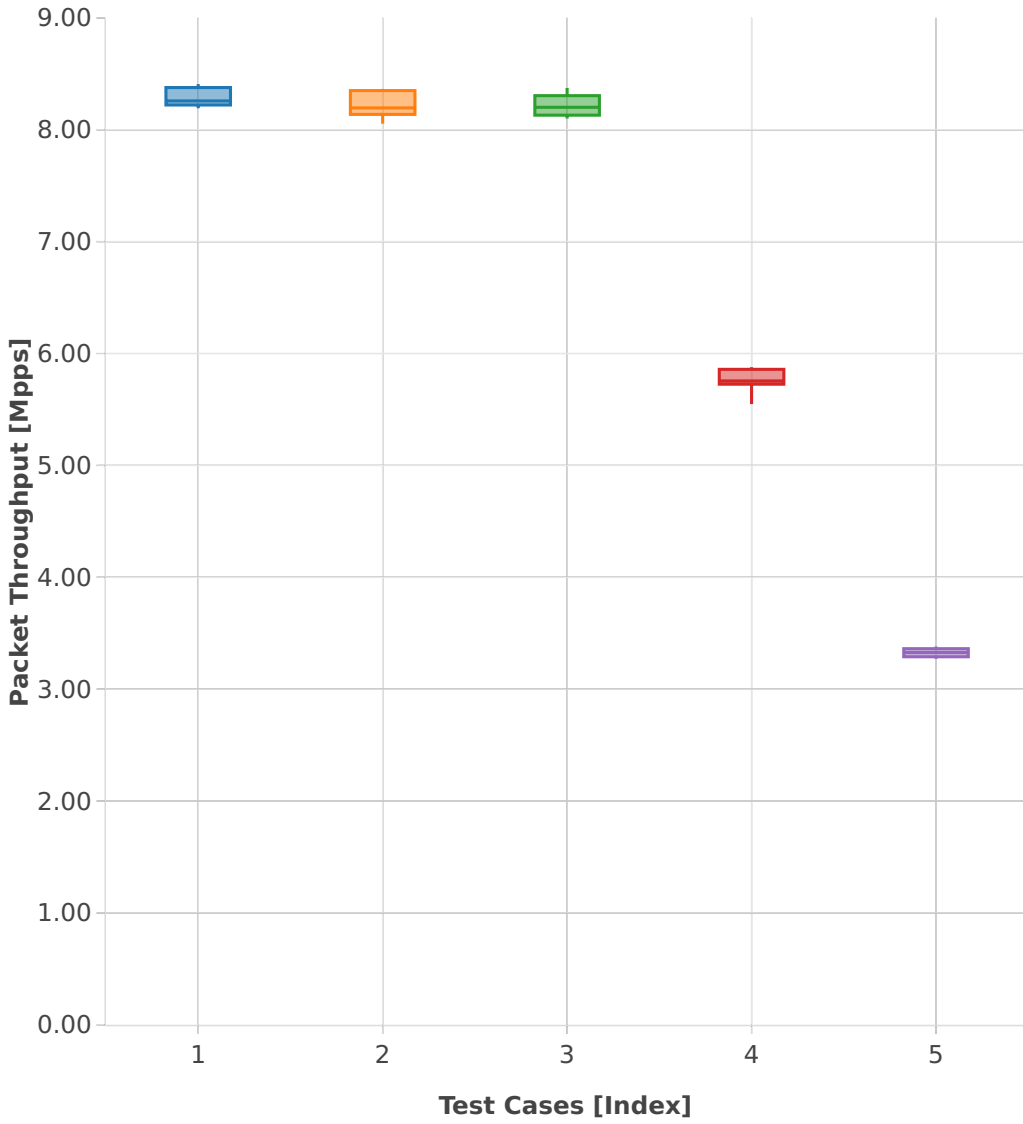

# Throughput: k8s-memif-3n-hsw-x710-64b-2t2c-base\_and\_scale-l2xc-ndr

- 1. (07 runs) eth-1drcl2xcbase-eth-2memif-1drcl2xc-1paral-k8s
- 2. (08 runs) eth-1drcl2xcbase-eth-2memif-2drcl2xc-1horiz-k8s
- 3. (06 runs) eth-1drcl2xcbase-eth-2memif-4drcl2xc-1horiz-k8s
- 4. (09 runs) eth-1drcl2xcbase-eth-4memif-2drcl2xc-1chain-k8s
- 5. (06 runs) eth-1drcl2xcbase-eth-8memif-4drcl2xc-1chain-k8s