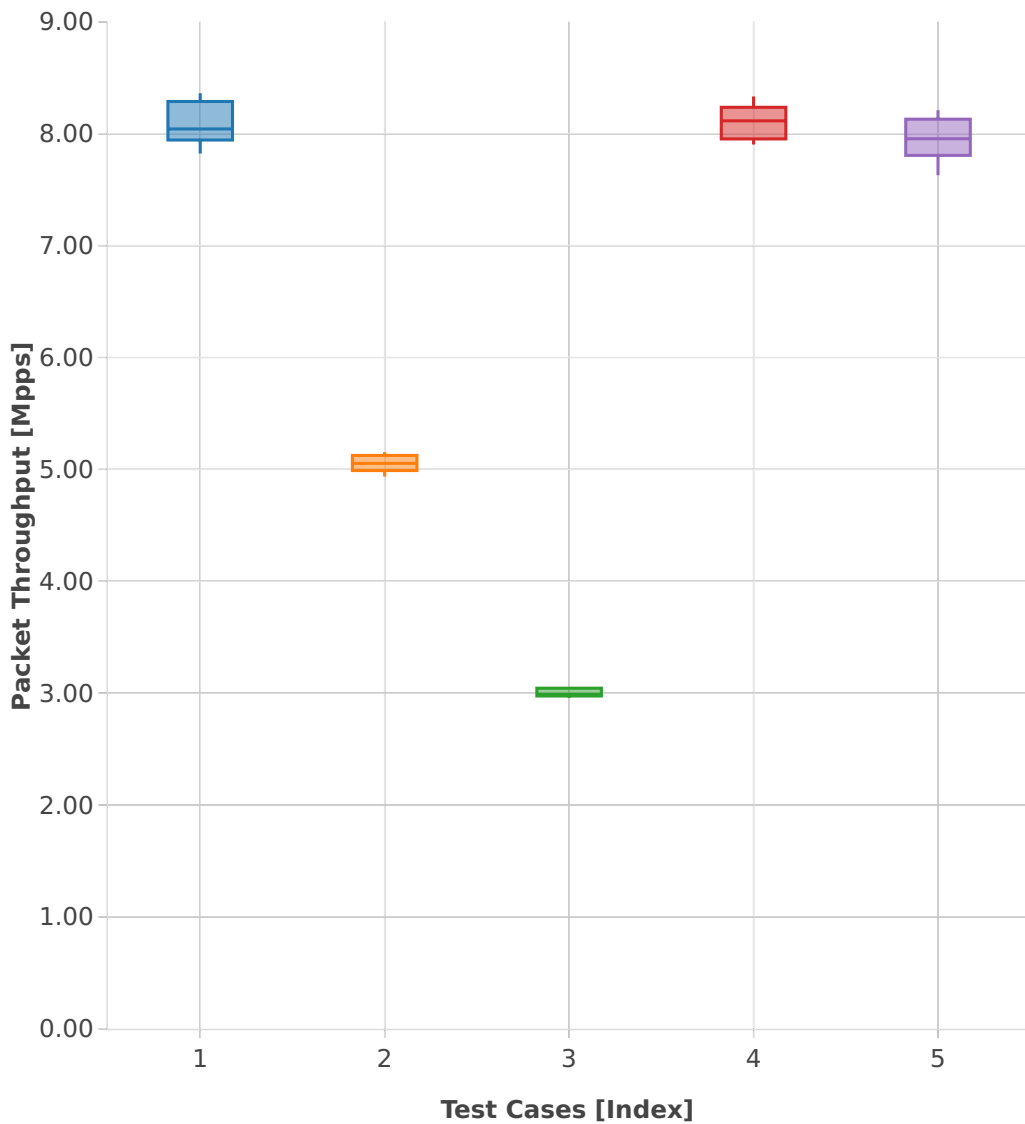

Throughput: k8s-memif-3n-hsw-x710-64b-2t2c-base_and_scale-l2bd-ndr

- 1. (08 runs) eth-1drcl2bdbasemaclrn-eth-2memif-1drcl2xc-1paral-k8s
- 2. (08 runs) eth-1drcl2bdbasemaclrn-eth-4memif-2drcl2xc-1chain-k8s
- 3. (09 runs) eth-1drcl2bdbasemaclrn-eth-8memif-4drcl2xc-1chain-k8s
- 4. (10 runs) eth-1drcl2bdbasemaclrn-eth-2memif-2drcl2xc-1horiz-k8s
- 5. (08 runs) eth-1drcl2bdbasemaclrn-eth-2memif-4drcl2xc-1horiz-k8s