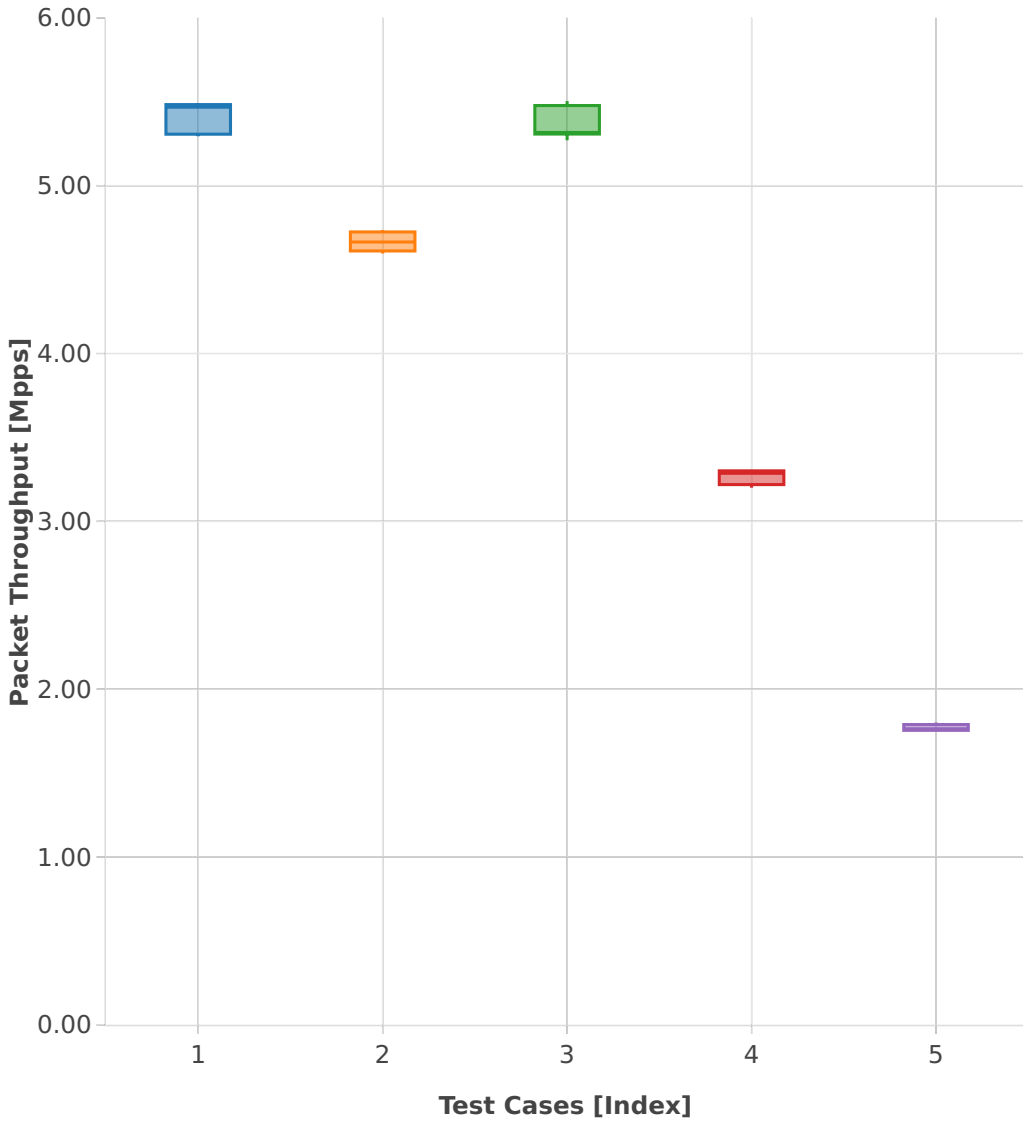

**Throughput: k8s-memif-3n-hsw-x710-64b-1t1c-base\_and\_scale-l2xc-pdr**

- 1. (09 runs) eth-1drcl2xcbase-eth-2memif-1drcl2xc-1paral-k8s
- 2. (10 runs) eth-1drcl2xcbase-eth-2memif-2drcl2xc-1horiz-k8s
- 3. (08 runs) eth-1drcl2xcbase-eth-2memif-4drcl2xc-1horiz-k8s
- 4. (09 runs) eth-1drcl2xcbase-eth-4memif-2drcl2xc-1chain-k8s
- 5. (07 runs) eth-1drcl2xcbase-eth-8memif-4drcl2xc-1chain-k8s