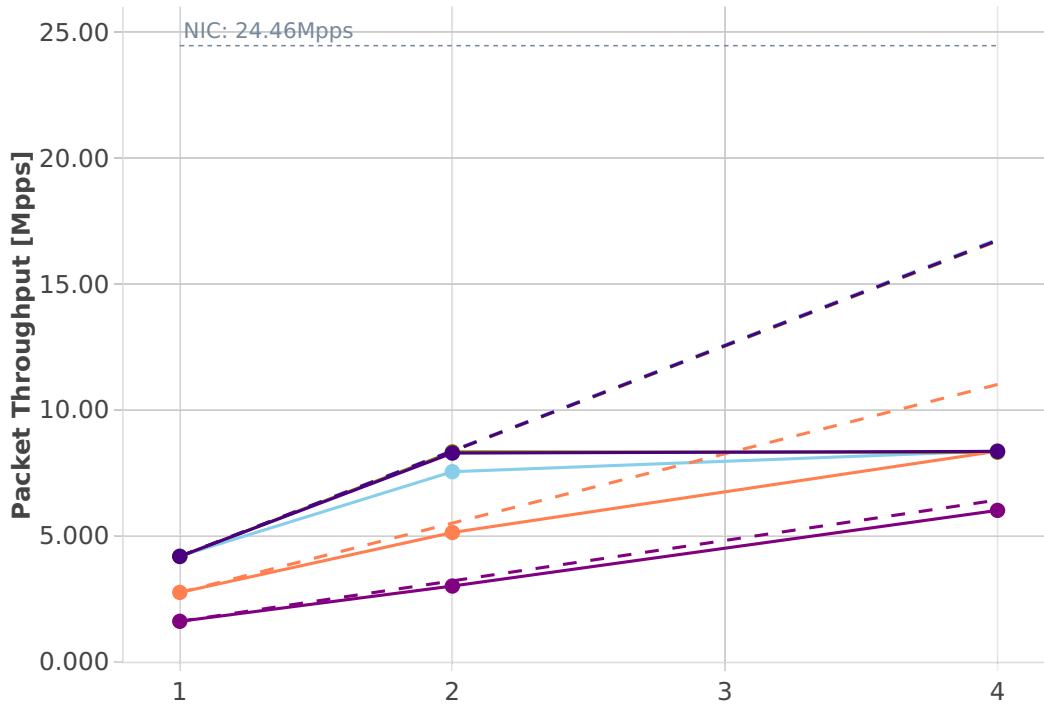

Speedup Multi-core: k8s-memif-3n-hsw-x520-64b-base_and_scale-l2bd-pdr

- Perfect — Measured ... Limit
- eth-1drcl2bdbasemaclrn-eth-2memif-1drcl2xc-1paral-k8s
 - eth-1drcl2bdbasemaclrn-eth-2memif-2drcl2xc-1horiz-k8s
 - eth-1drcl2bdbasemaclrn-eth-8memif-4drcl2xc-1chain-k8s
 - eth-1drcl2bdbasemaclrn-eth-4memif-2drcl2xc-1chain-k8s
 - eth-1drcl2bdbasemaclrn-eth-2memif-4drcl2xc-1horiz-k8s