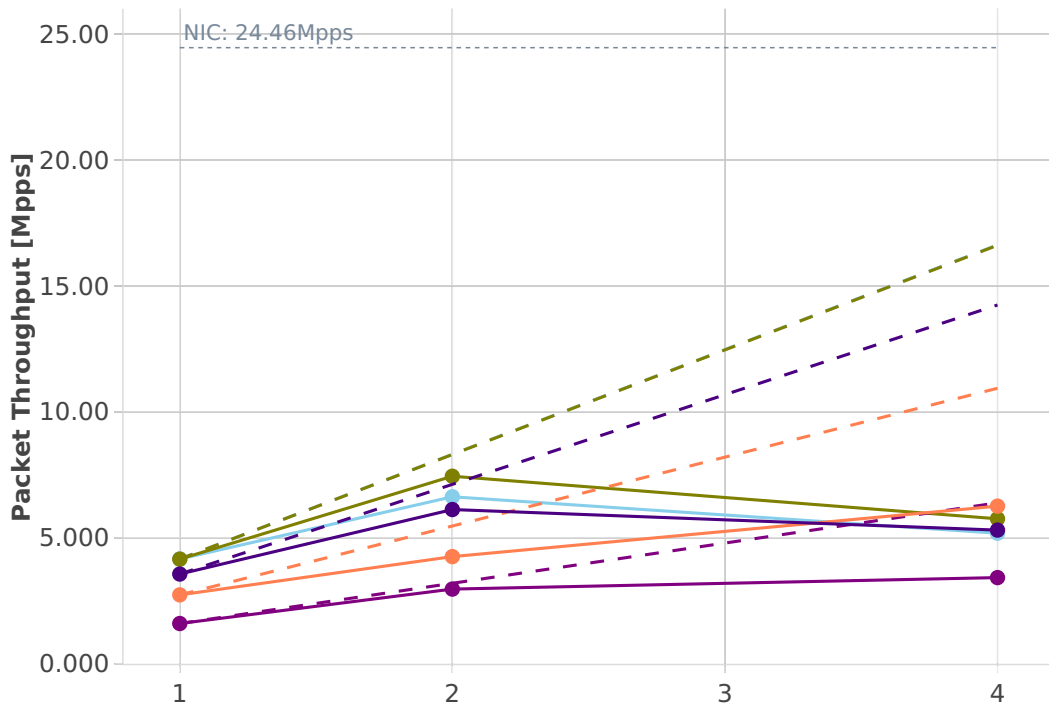

# Speedup Multi-core: k8s-memif-3n-hsw-x520-64b-base\_and\_scale-n-dr-l2bd

- Perfect    — Measured    ... Limit
- eth-1drcl2bdbasemaclrn-eth-2memif-1drcl2xc-1paral-k8s
  - eth-1drcl2bdbasemaclrn-eth-2memif-2drcl2xc-1horiz-k8s
  - eth-1drcl2bdbasemaclrn-eth-8memif-4drcl2xc-1chain-k8s
  - eth-1drcl2bdbasemaclrn-eth-4memif-2drcl2xc-1chain-k8s
  - eth-1drcl2bdbasemaclrn-eth-2memif-4drcl2xc-1horiz-k8s