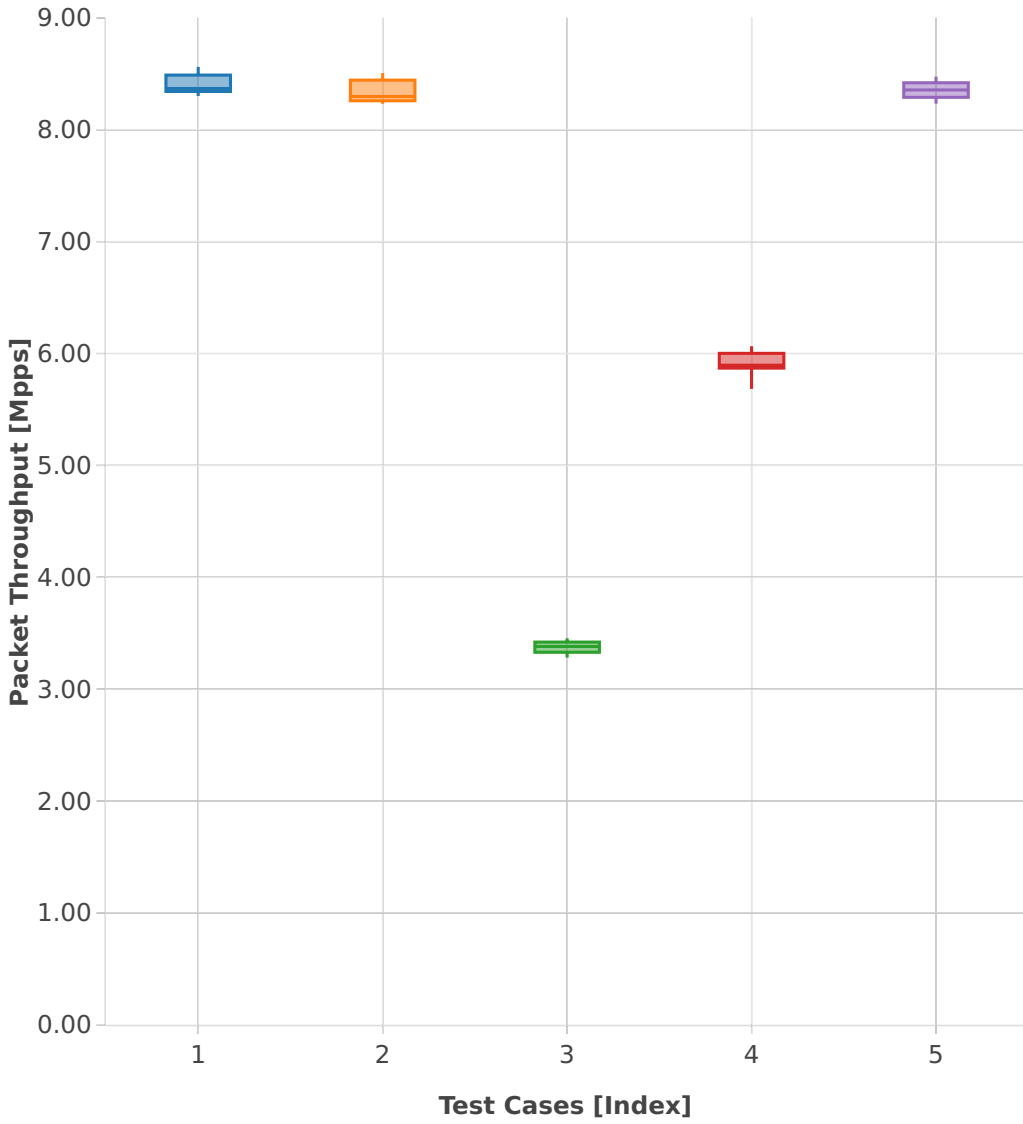

# Throughput: k8s-memif-3n-hsw-x520-64b-2t2c-base\_and\_scale-l2xc-pdr

- 1. (09 runs) eth-1drcl2xcbase-eth-2memif-1drcl2xc-1paral-k8s
- 2. (08 runs) eth-1drcl2xcbase-eth-2memif-2drcl2xc-1horiz-k8s
- 3. (08 runs) eth-1drcl2xcbase-eth-8memif-4drcl2xc-1chain-k8s
- 4. (07 runs) eth-1drcl2xcbase-eth-4memif-2drcl2xc-1chain-k8s
- 5. (06 runs) eth-1drcl2xcbase-eth-2memif-4drcl2xc-1horiz-k8s