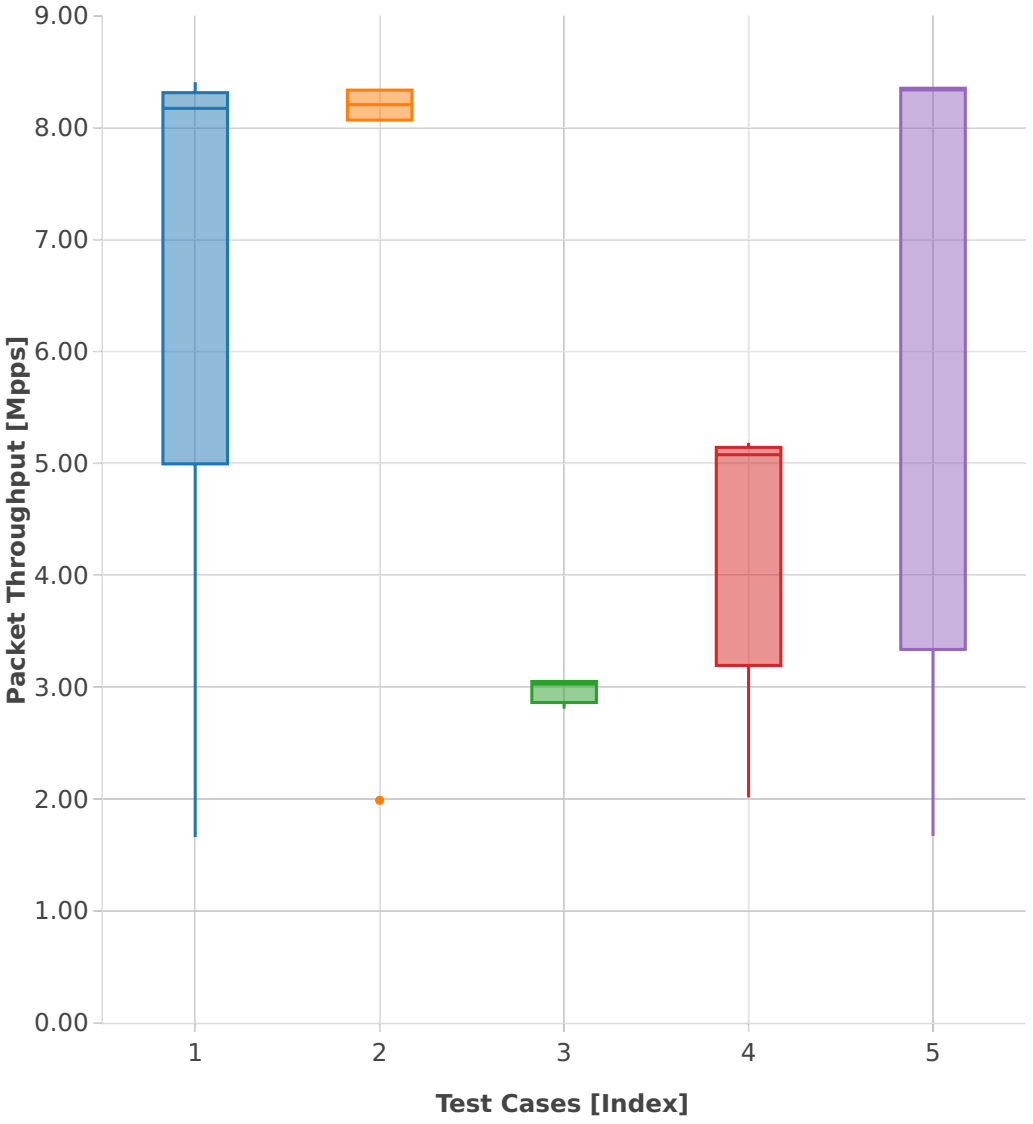

# Throughput: k8s-memif-3n-hsw-x520-64b-2t2c-base\_and\_scale-l2bd-ndr

- 1. (08 runs) eth-1drcl2bdbasemaclrn-eth-2memif-1drcl2xc-1paral-k8s
- 2. (08 runs) eth-1drcl2bdbasemaclrn-eth-2memif-2drcl2xc-1horiz-k8s
- 3. (03 runs) eth-1drcl2bdbasemaclrn-eth-8memif-4drcl2xc-1chain-k8s
- 4. (08 runs) eth-1drcl2bdbasemaclrn-eth-4memif-2drcl2xc-1chain-k8s
- 5. (03 runs) eth-1drcl2bdbasemaclrn-eth-2memif-4drcl2xc-1horiz-k8s