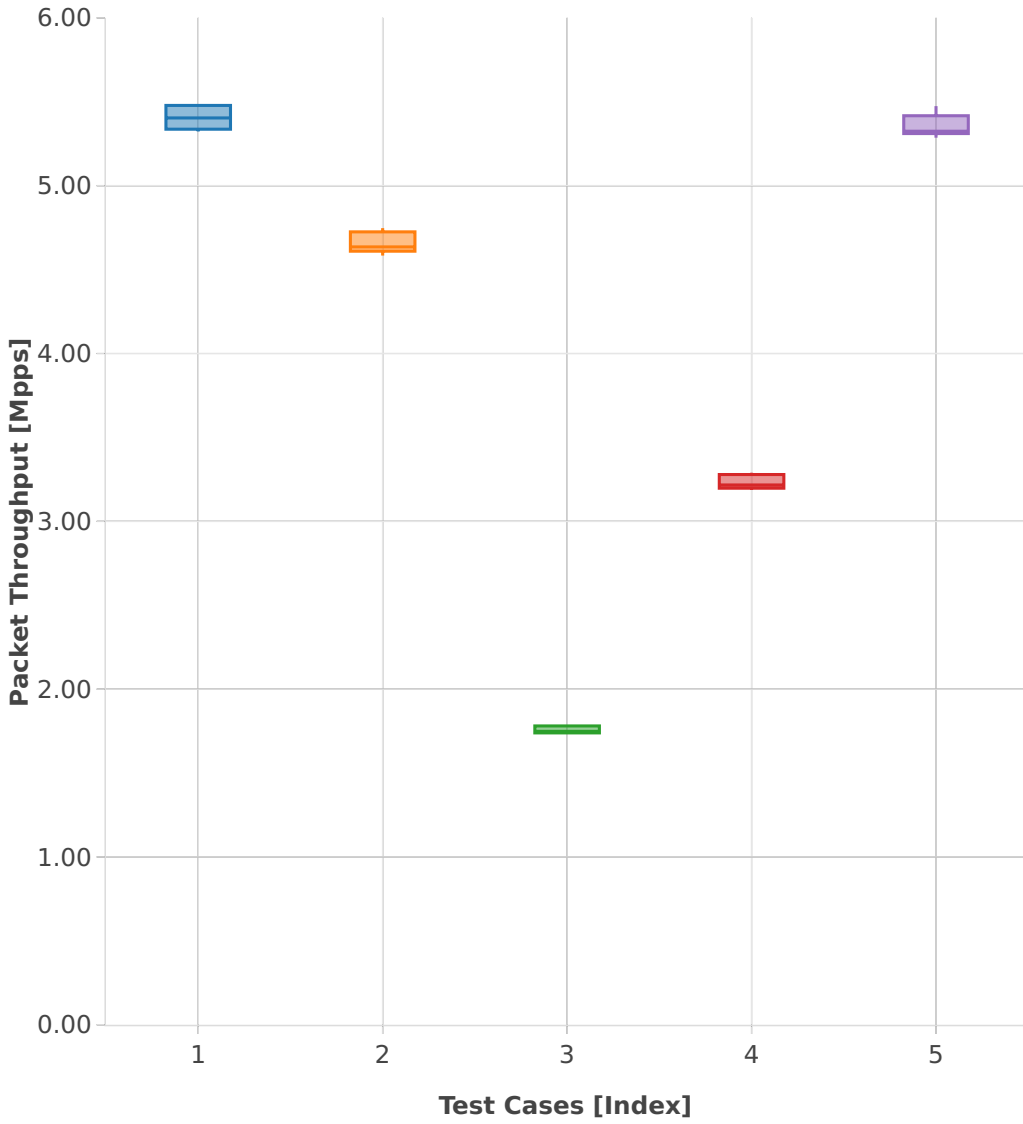

Throughput: k8s-memif-3n-hsw-x520-64b-1t1c-base_and_scale-l2xc-ndr

- 1. (06 runs) eth-1drcl2xcbase-eth-2memif-1drcl2xc-1paral-k8s
- 2. (09 runs) eth-1drcl2xcbase-eth-2memif-2drcl2xc-1horiz-k8s
- 3. (05 runs) eth-1drcl2xcbase-eth-8memif-4drcl2xc-1chain-k8s
- 4. (07 runs) eth-1drcl2xcbase-eth-4memif-2drcl2xc-1chain-k8s
- 5. (07 runs) eth-1drcl2xcbase-eth-2memif-4drcl2xc-1horiz-k8s