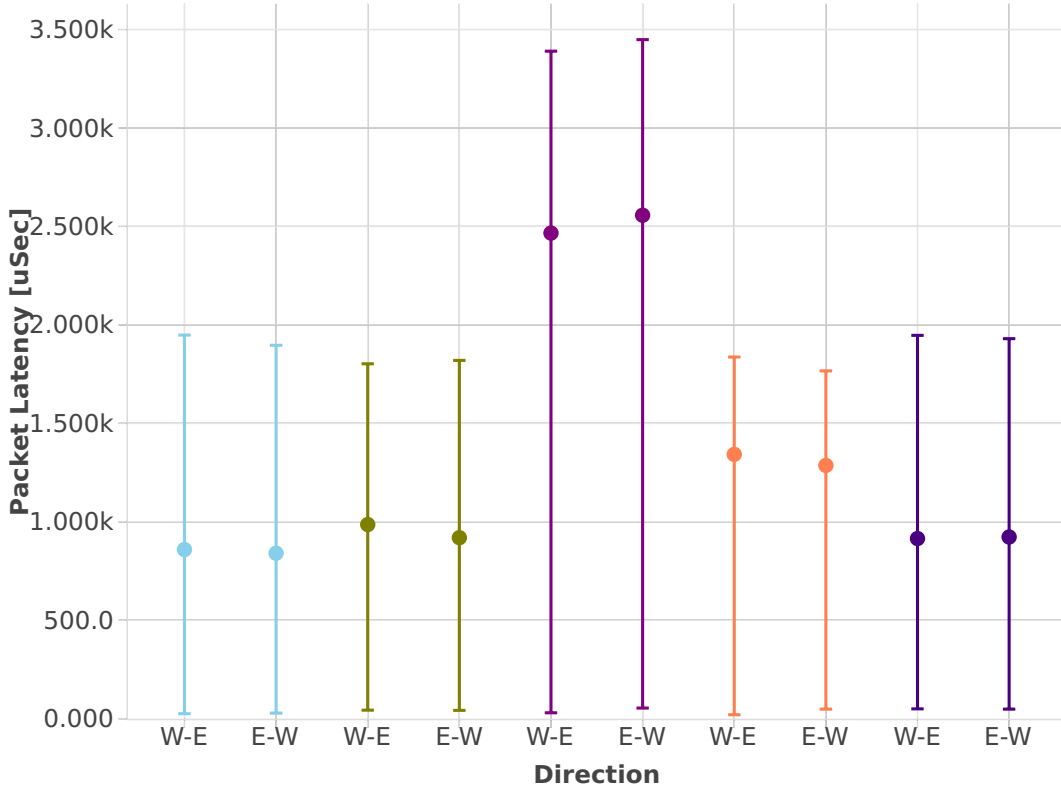

Latency: k8s-memif-3n-hsw-x520-64b-1t1c-base_and_scale-l2xc-ndr

- eth-1drcl2xcbase-eth-2memif-1drcl2xc-1paral-k8s
- eth-1drcl2xcbase-eth-2memif-2drcl2xc-1horiz-k8s
- eth-1drcl2xcbase-eth-8memif-4drcl2xc-1chain-k8s
- eth-1drcl2xcbase-eth-4memif-2drcl2xc-1chain-k8s
- eth-1drcl2xcbase-eth-2memif-4drcl2xc-1horiz-k8s