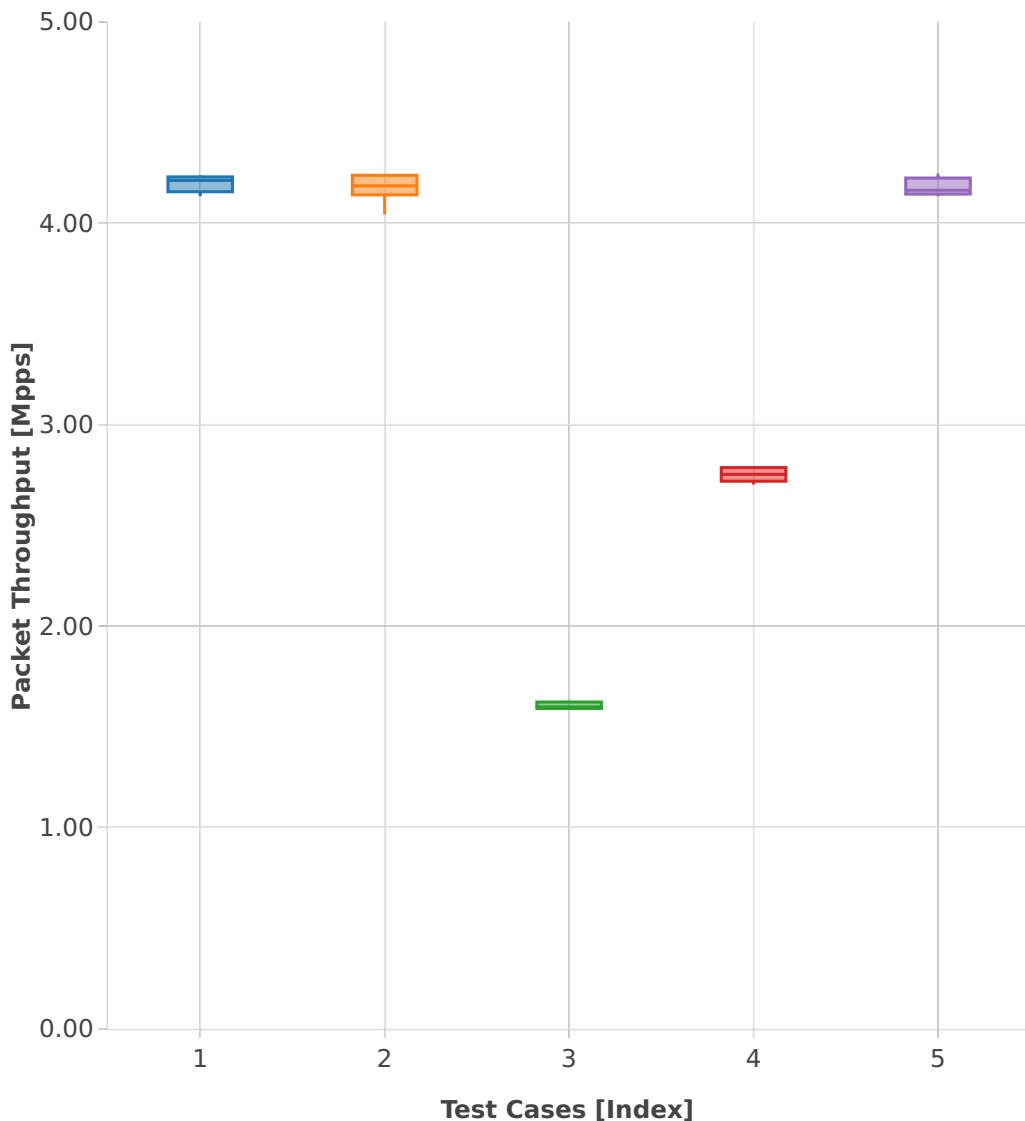

Throughput: k8s-memif-3n-hsw-x520-64b-1t1c-base_and_scale-l2bd-pdr

- 1. (07 runs) eth-1drcl2bdbasemaclrn-eth-2memif-1drcl2xc-1paral-k8s
- 2. (08 runs) eth-1drcl2bdbasemaclrn-eth-2memif-2drcl2xc-1horiz-k8s
- 3. (07 runs) eth-1drcl2bdbasemaclrn-eth-8memif-4drcl2xc-1chain-k8s
- 4. (10 runs) eth-1drcl2bdbasemaclrn-eth-4memif-2drcl2xc-1chain-k8s
- 5. (07 runs) eth-1drcl2bdbasemaclrn-eth-2memif-4drcl2xc-1horiz-k8s