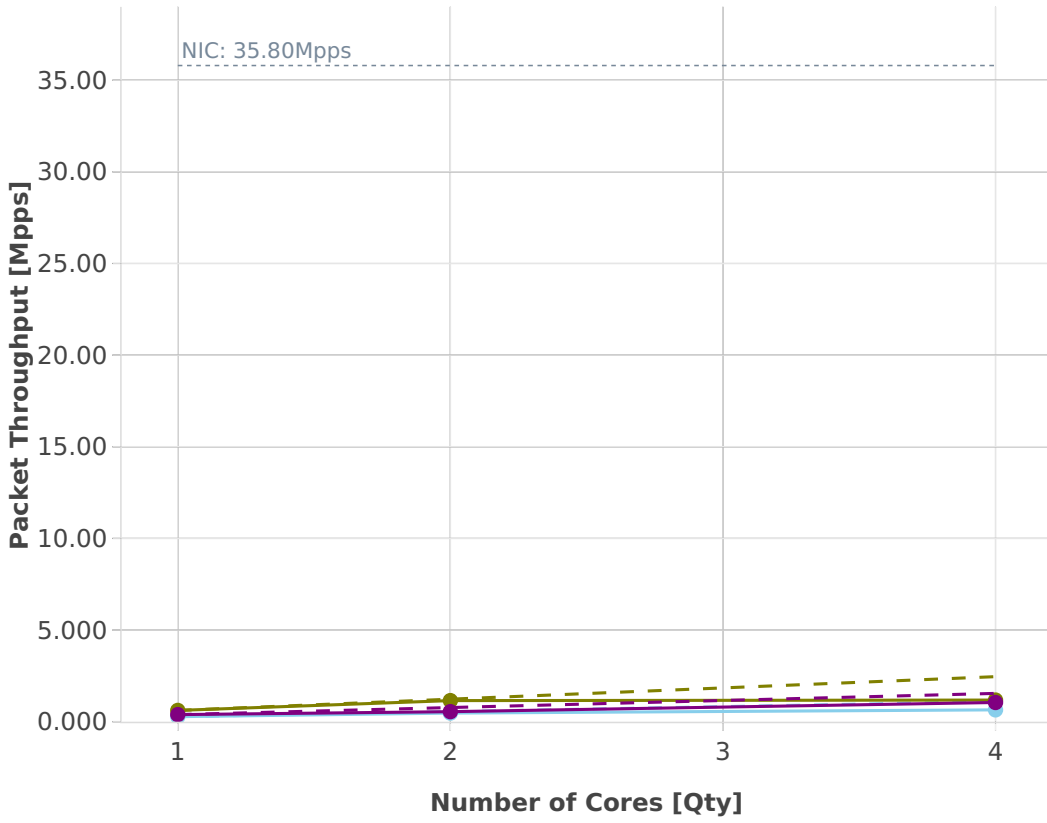

Speedup Multi-core: ipsec-3n-hsw-xl710-64b-scale-ndr

- - Perfect
 - Measured
 - ... Limit
- ethip4ipsecscale1000tnl-ip4base-tnl-cbc-sha1
 - ethip4ipsecscale1000tnl-ip4base-tnl-aes-gcm
 - ethip4ipsecscale1000tnl-ip4base-int-cbc-sha1