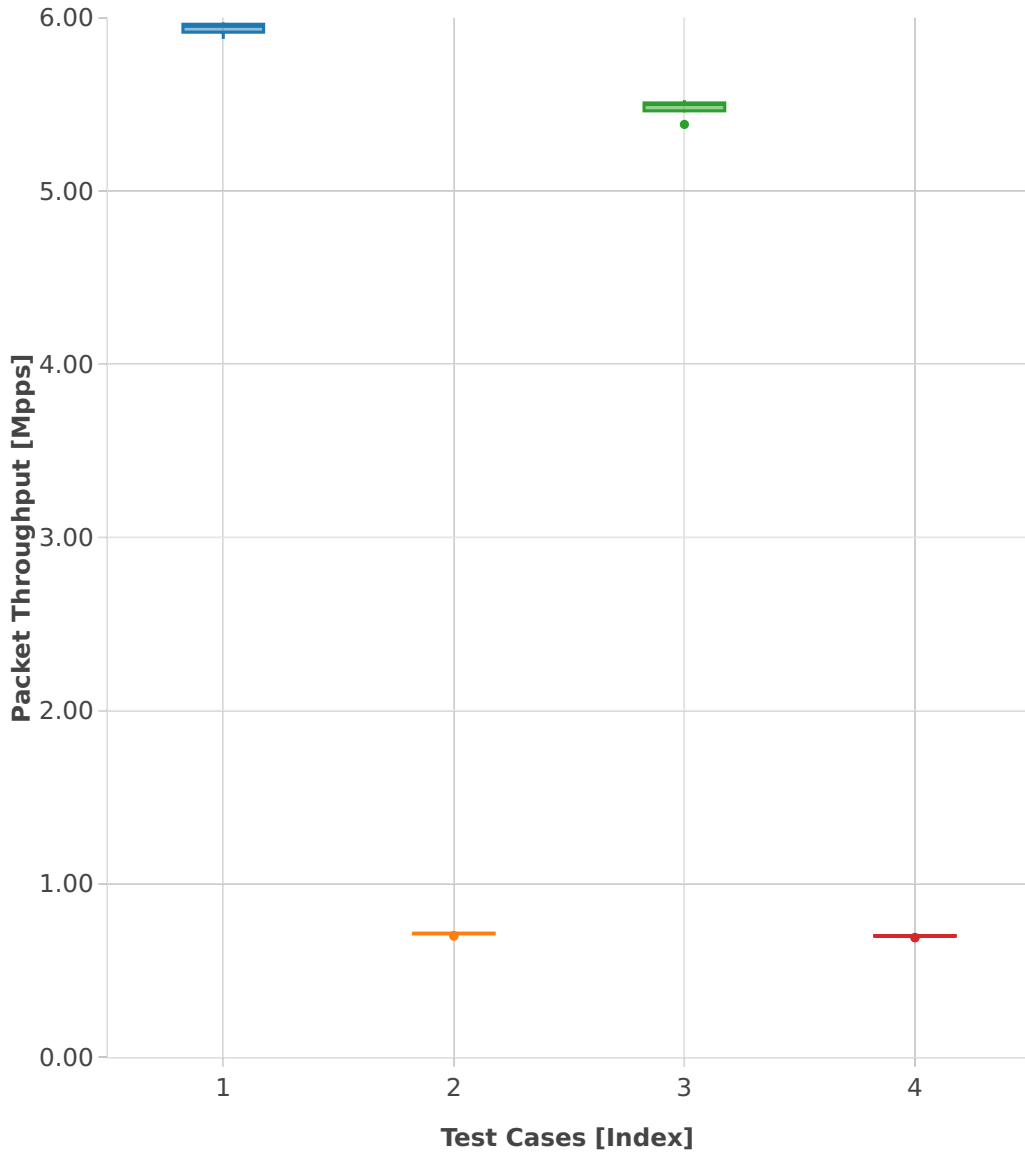

Throughput: ipsec-3n-hsw-xf710-64b-2t2c-sw-pdr

- 1. (08 runs) ethip4ipsecbasetnls-w-ip4base-int-aes-gcm
- 2. (10 runs) ethip4ipsecbasetnls-w-ip4base-int-cbc-sha1
- 3. (10 runs) ethip4ipsecbasetnls-w-ip4base-tnl-aes-gcm
- 4. (08 runs) ethip4ipsecbasetnls-w-ip4base-tnl-cbc-sha1