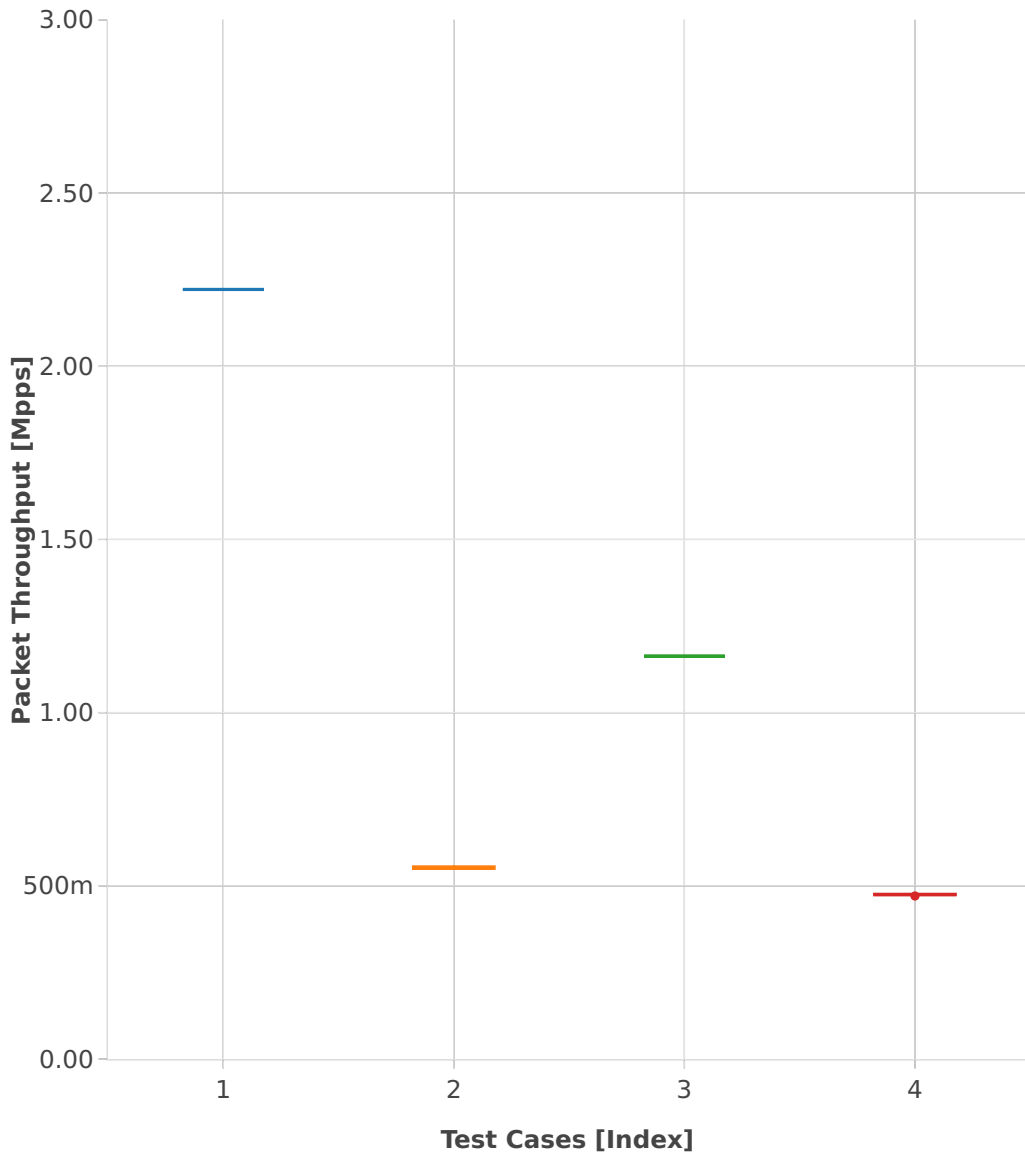

Throughput: ipsec-3n-hsw-xl710-64b-2t2c-scale-pdr

- 1. (01 run) ethip4ipsecscale1000tnl-ip4base-int-aes-gcm
- 2. (01 run) ethip4ipsecscale1000tnl-ip4base-int-cbc-sha1
- 3. (10 runs) ethip4ipsecscale1000tnl-ip4base-tnl-aes-gcm
- 4. (10 runs) ethip4ipsecscale1000tnl-ip4base-tnl-cbc-sha1