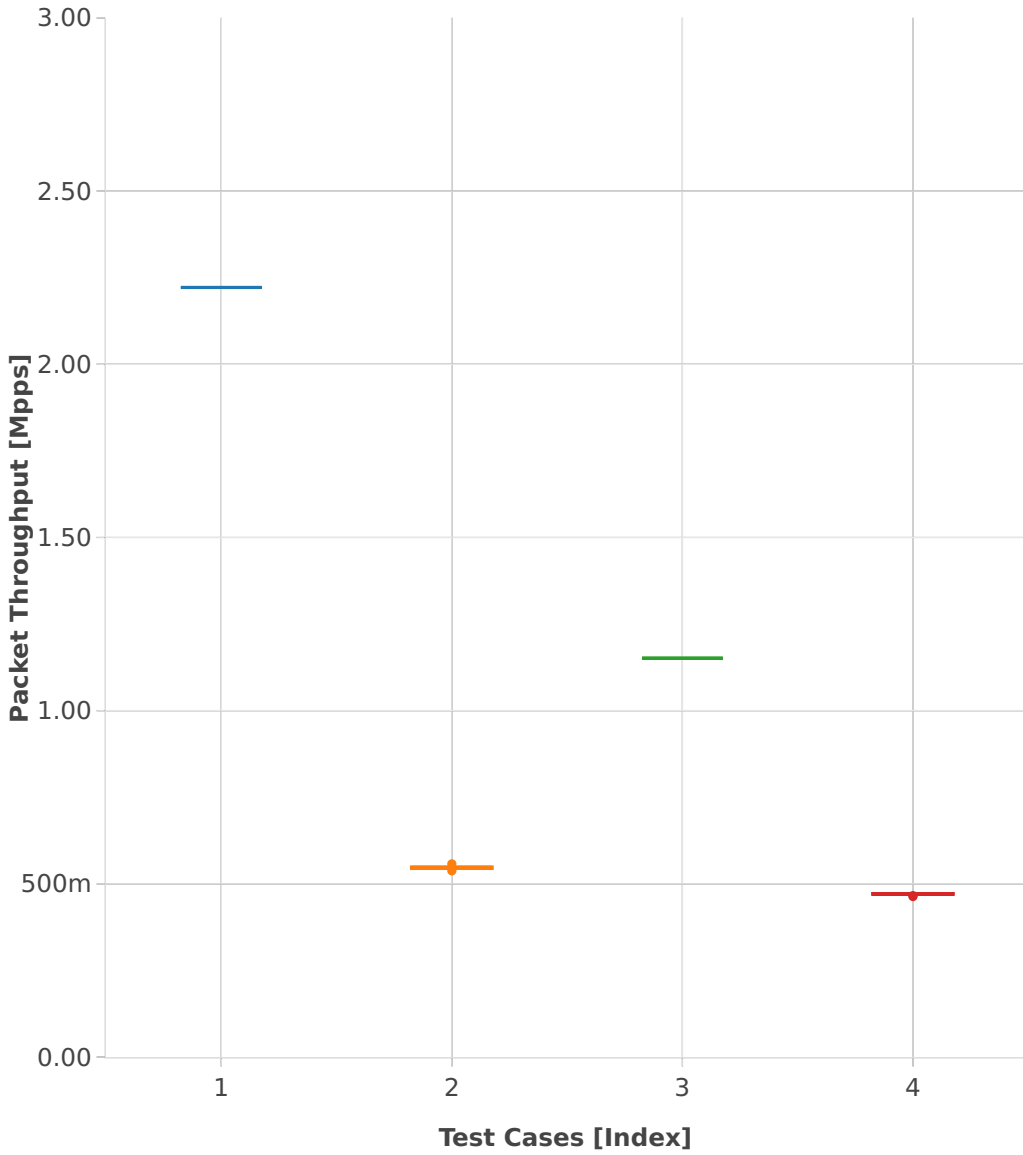

Throughput: ipsec-3n-hsw-xl710-64b-2t2c-scale-ndr

- 1. (01 run) ethip4ipsecscale1000tnl-ip4base-int-aes-gcm
- 2. (01 run) ethip4ipsecscale1000tnl-ip4base-int-cbc-sha1
- 3. (10 runs) ethip4ipsecscale1000tnl-ip4base-tnl-aes-gcm
- 4. (10 runs) ethip4ipsecscale1000tnl-ip4base-tnl-cbc-sha1