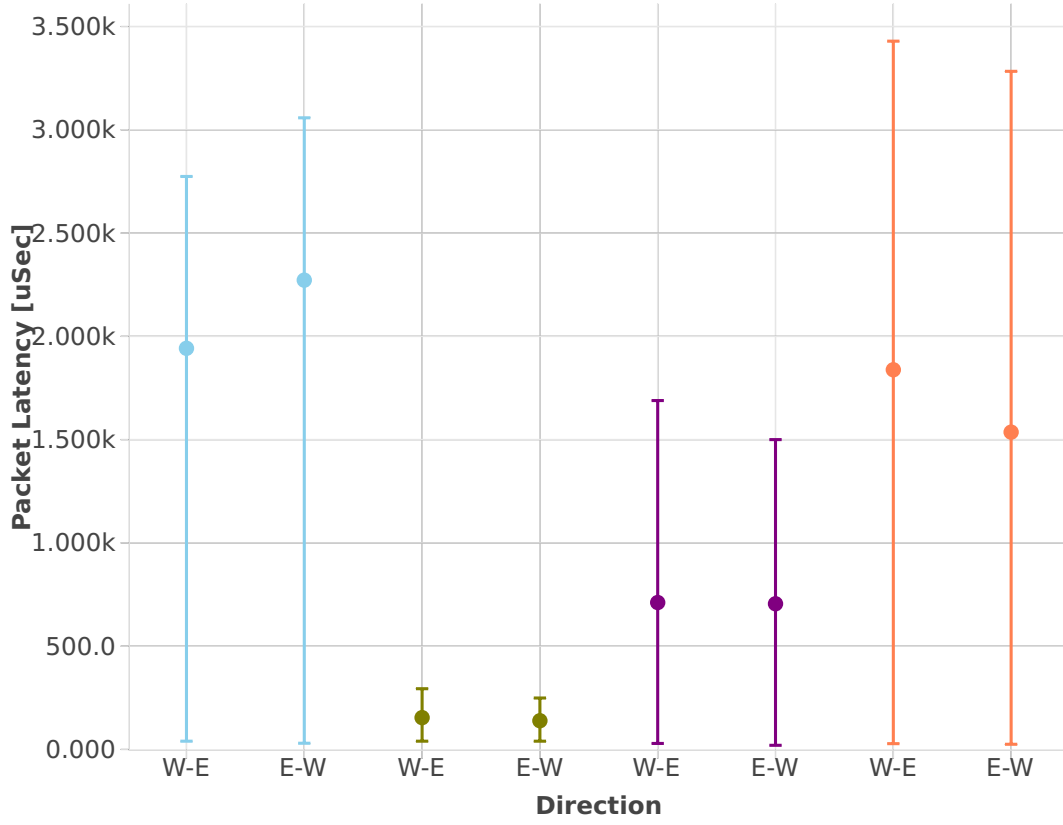

Latency: ipsec-3n-hsw-xf710-64b-2t2c-scale-ndr

- ethip4ipsecscale1000tnl-ip4base-tnl-aes-gcm
- ethip4ipsecscale1000tnl-ip4base-int-aes-gcm
- ethip4ipsecscale1000tnl-ip4base-int-cbc-sha1
- ethip4ipsecscale1000tnl-ip4base-tnl-cbc-sha1