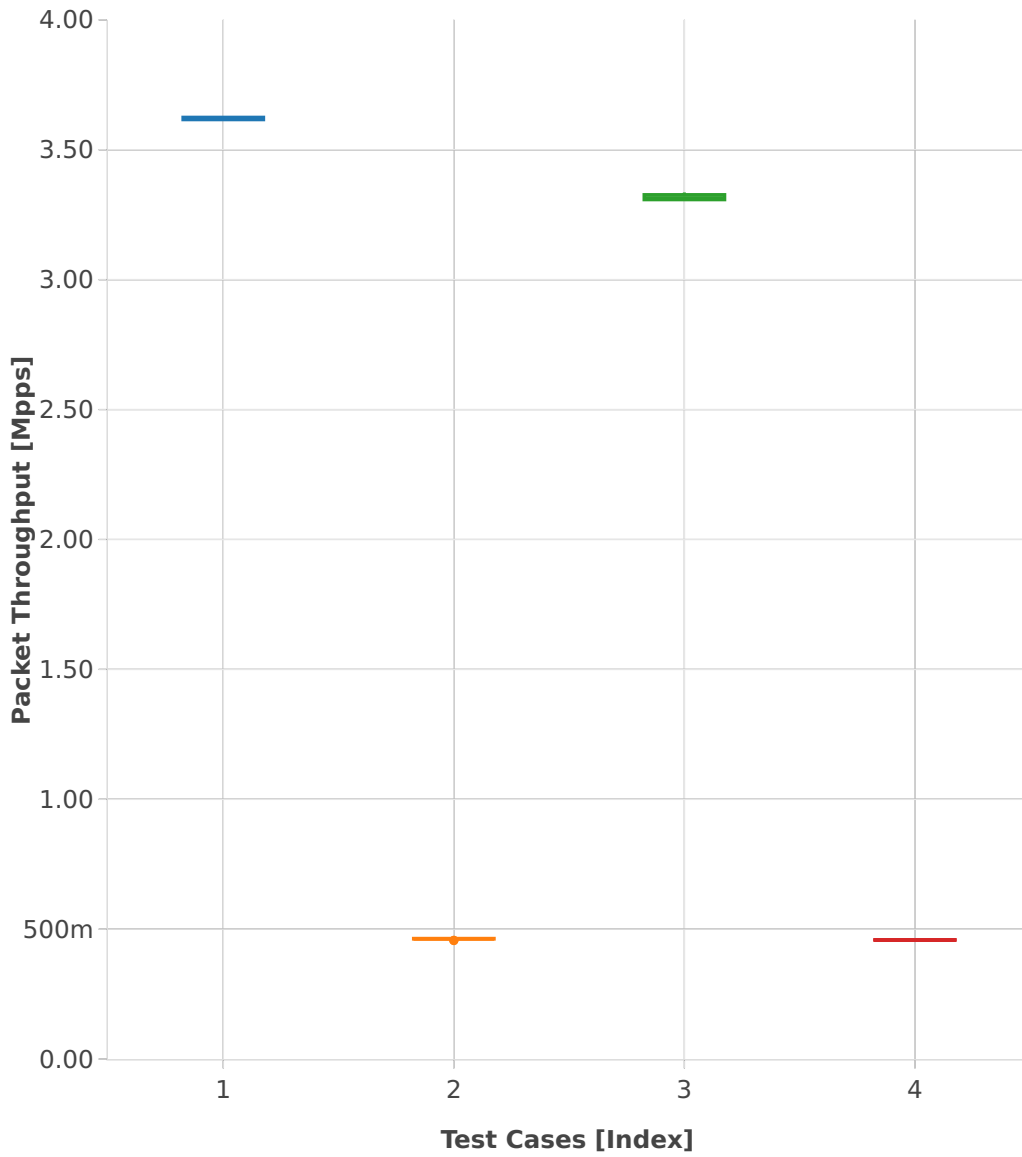

Throughput: ipsec-3n-hsw-xf710-64b-1t1c-base-pdr

- 1. (10 runs) ethip4ipsecbasetnl-ip4base-int-aes-gcm
- 2. (10 runs) ethip4ipsecbasetnl-ip4base-int-cbc-sha1
- 3. (08 runs) ethip4ipsecbasetnl-ip4base-tnl-aes-gcm
- 4. (07 runs) ethip4ipsecbasetnl-ip4base-tnl-cbc-sha1