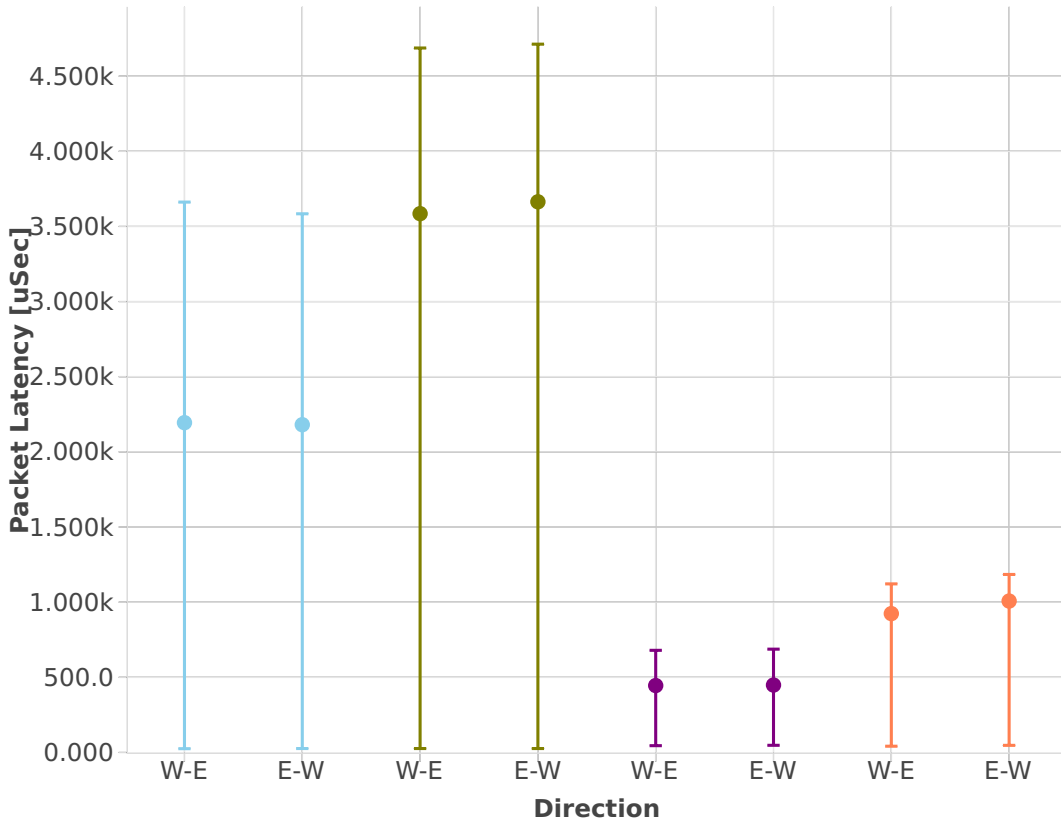

Latency: ipsec-3n-hsw-xf710-64b-1t1c-base-ndr

- ethip4ipsecbasetnl-ip4base-tnl-cbc-sha1
- ethip4ipsecbasetnl-ip4base-int-cbc-sha1
- ethip4ipsecbasetnl-ip4base-tnl-aes-gcm
- ethip4ipsecbasetnl-ip4base-int-aes-gcm